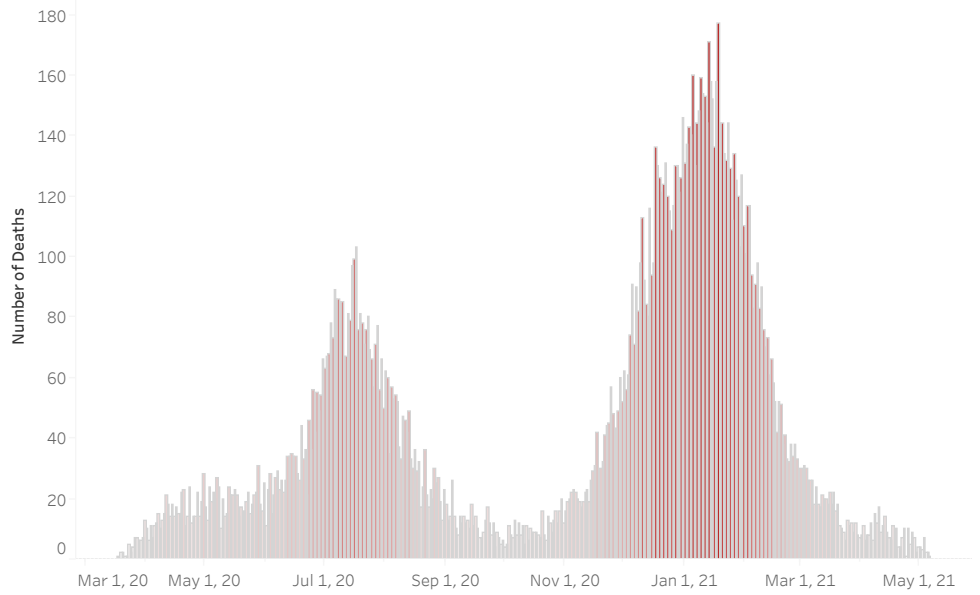

COVID-19 Deaths by Date of Death

Recent deaths may not be reported yet. Cases missing the date of death are excluded from the graph above, but are included in all other numbers.