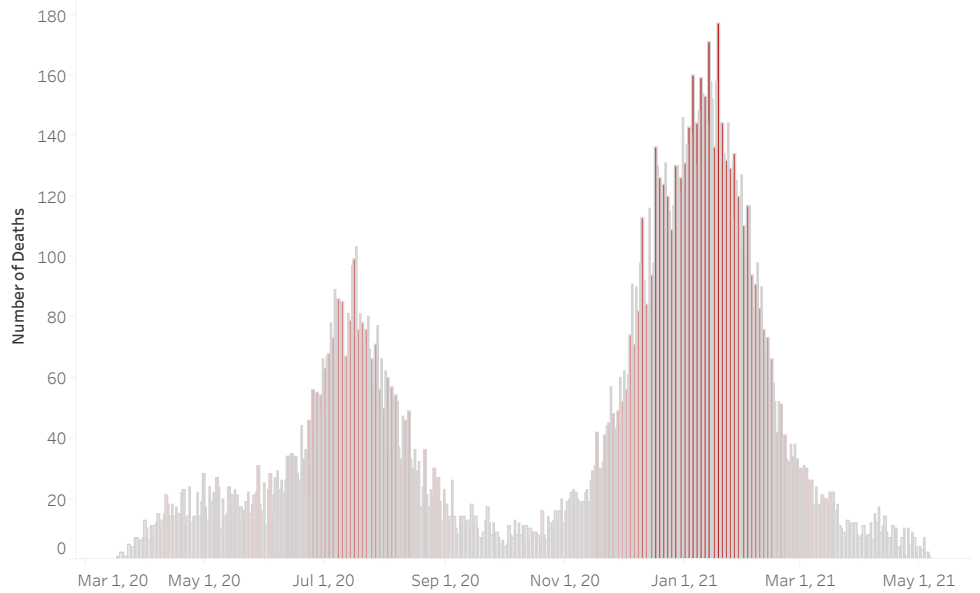

COVID-19 Deaths (total)

17,407

New COVID-19 Deaths Reported Today

16

Hover over the icon to get more information on the data in this dashboard.

COVID-19 Deaths by County

Data will not be shown for counties with fewer than three deaths.

© Mapbox © OSM

COVID-19 Deaths by Date of Death

Recent deaths may not be reported yet. Cases missing the date of death are excluded from the graph above, but are included in all other numbers.

COVID-19 Deaths by Gender