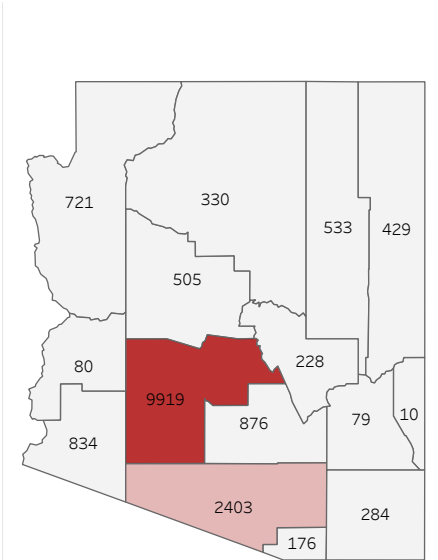

COVID-19 Deaths (total)

17,407

New COVID-19 Deaths Reported Today

16

Hover over the icon to get more information on the data in this dashboard.

COVID-19 Deaths by County

Data will not be shown for counties with fewer than three deaths.

© Mapbox © OSM

COVID-19 Deaths by Date of Death

Recent deaths may not be reported yet. Cases missing the date of death are excluded from the graph above, but are included in all other numbers.

COVID-19 Deaths by Gender

COVID-19 Deaths by Age Group

COVID-19 Deaths by Race/Ethnicity

Date Updated: 5/8/2021