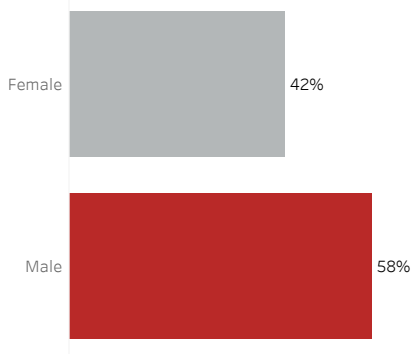

COVID-19 Deaths by Gender