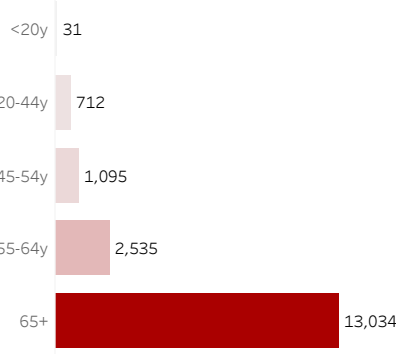

COVID-19 Deaths (total)

17,407

New COVID-19 Deaths Reported Today

16

Hover over the icon to get more information on the data in this dashboard.

COVID-19 Deaths by County

Data will not be shown for counties with fewer than three deaths.

© Mapbox © OSM

COVID-19 Deaths by Date of Death

Recent deaths may not be reported yet. Cases missing the date of death are excluded from the graph above, but are included in all other numbers.

COVID-19 Deaths by Gender

COVID-19 Deaths by Age Group

COVID-19 Deaths by Race/Ethnicity

Date Updated: 5/8/2021