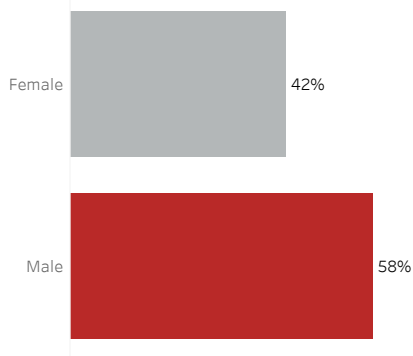

COVID-19 Deaths by Gender