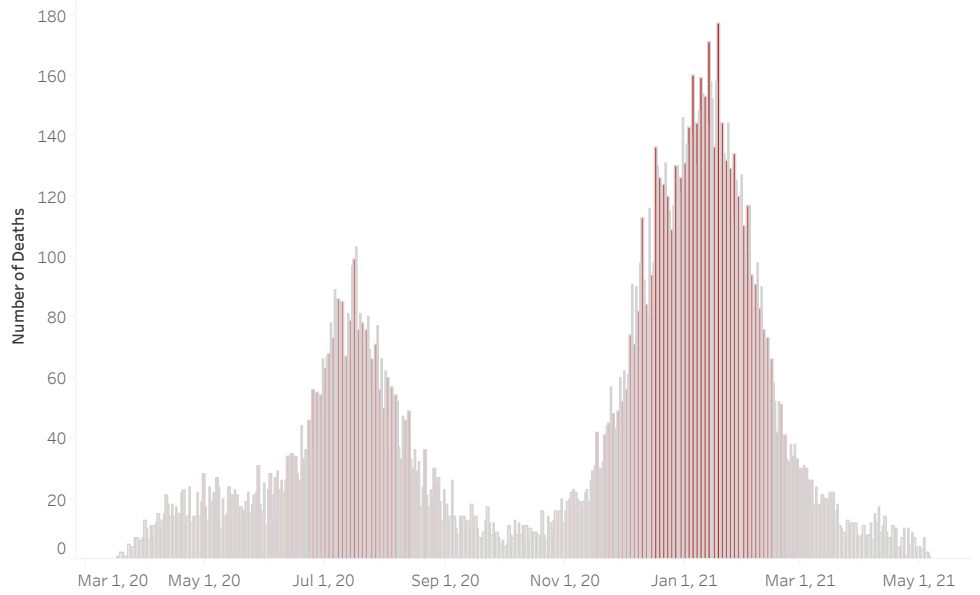

COVID-19 Deaths (total)

17,407

New COVID-19 Deaths Reported Today

16

Hover over the icon to get more information on the data in this dashboard.

COVID-19 Deaths by County

Data will not be shown for counties with fewer than three deaths.

COVID-19 Deaths by Date of Death

Recent deaths may not be reported yet. Cases missing the date of death are excluded from the graph above, but are included in all other numbers.

COVID-19 Deaths by Gender