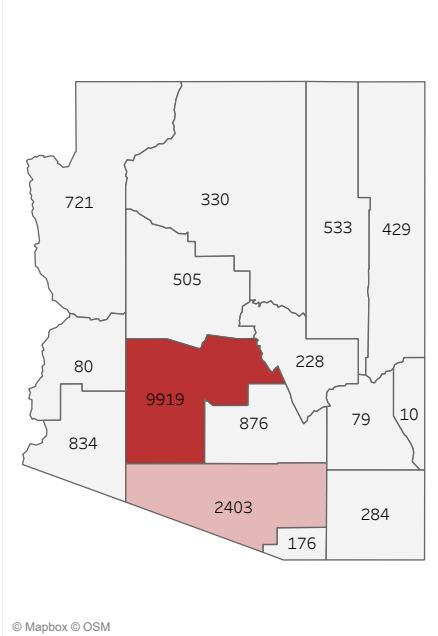

COVID-19 Deaths (total)

17,407

New COVID-19 Deaths Reported Today

16

Hover over the icon to get more information on the data in this dashboard.

COVID-19 Deaths by County

Data will not be shown for counties with fewer than three deaths.

COVID-19 Deaths by Date of Death

Recent deaths may not be reported yet. Cases missing the date of death are excluded from the graph above, but are included in all other numbers.

COVID-19 Deaths by Gender

COVID-19 Deaths by Age Group

COVID-19 Deaths by Race/Ethnicity

Date Updated: 5/8/2021