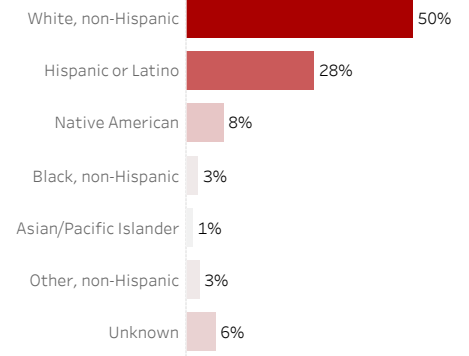

COVID-19 Deaths by Date of Death

Recent deaths may not be reported yet. Cases missing the date of death are excluded from the graph above, but are included in all other numbers.

COVID-19 Deaths by Gender

COVID-19 Deaths by Age Group

COVID-19 Deaths by Race/Ethnicity

Date Updated: 5/8/2021