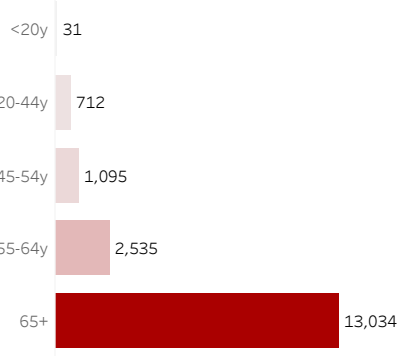

COVID-19 Deaths (total)

17,407

New COVID-19 Deaths Reported Today

16

Hover over the icon to get more information on the data in this dashboard.

COVID-19 Deaths by County

Data will not be shown for counties with fewer than three deaths.

COVID-19 Deaths by Date of Death

Recent deaths may not be reported yet. Cases missing the date of death are excluded from the graph above, but are included in all other numbers.

COVID-19 Deaths by Gender

COVID-19 Deaths by Age Group

COVID-19 Deaths by Race/Ethnicity

Date Updated: 5/8/2021