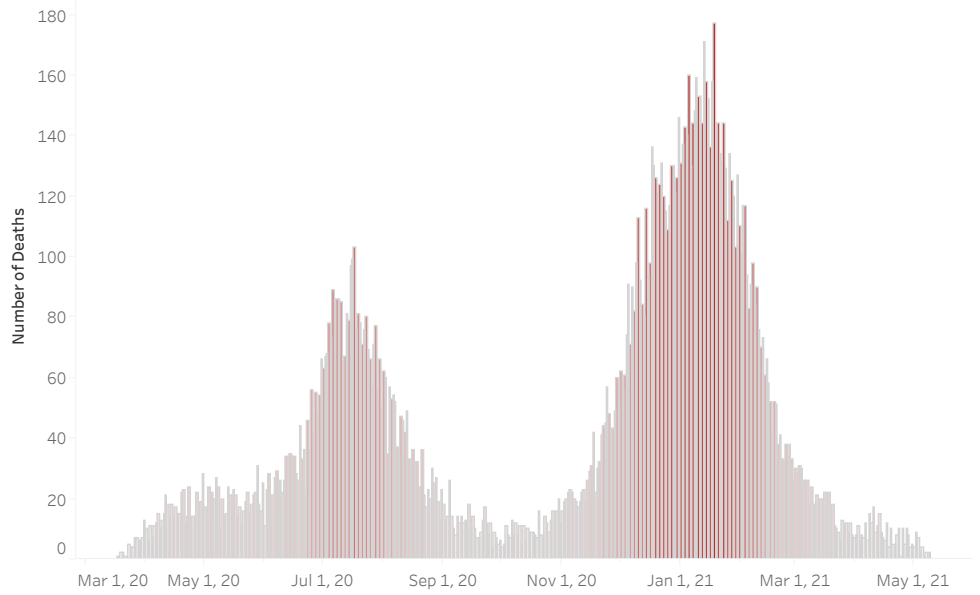

COVID-19 Deaths by Date of Death

Recent deaths may not be reported yet. Cases missing the date of death are excluded from the graph above, but are included in all other numbers.