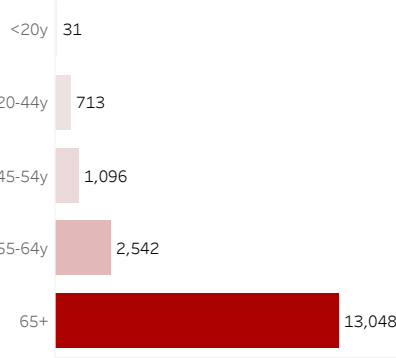

COVID-19 Deaths (total)

17,430

New COVID-19 Deaths Reported Today

2

Hover over the icon to get more information on the data in this dashboard.

COVID-19 Deaths by County

Data will not be shown for counties with fewer than three deaths.

© Mapbox © OSM

COVID-19 Deaths by Date of Death

Recent deaths may not be reported yet. Cases missing the date of death are excluded from the graph above, but are included in all other numbers.

COVID-19 Deaths by Gender

COVID-19 Deaths by Age Group

COVID-19 Deaths by Race/Ethnicity

Date Updated: 5/12/2021