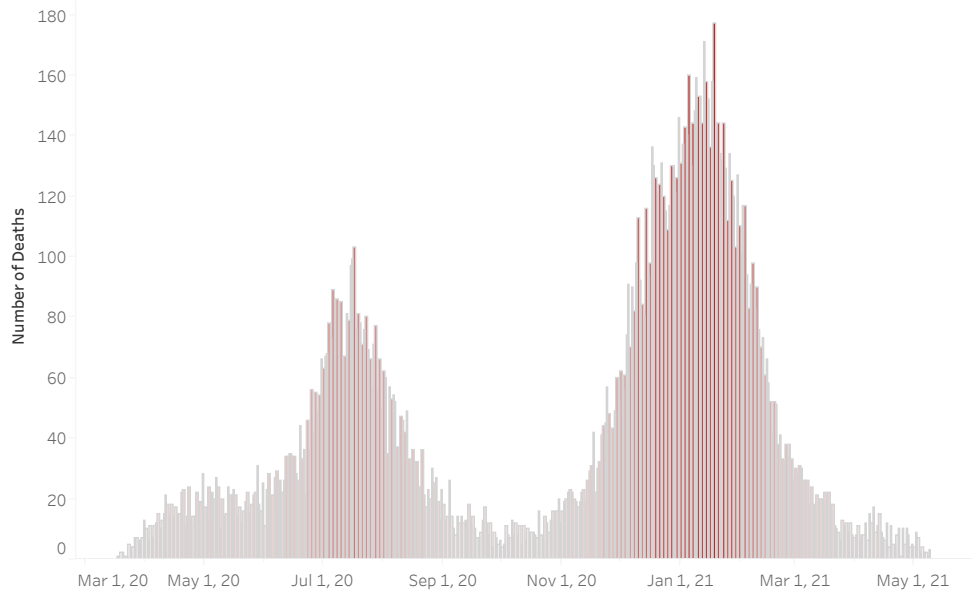

COVID-19 Deaths (total)

17,430

New COVID-19 Deaths Reported Today

2

Hover over the icon to get more information on the data in this dashboard.

COVID-19 Deaths by County

Data will not be shown for counties with fewer than three deaths.

© Mapbox © OSM

COVID-19 Deaths by Date of Death

Recent deaths may not be reported yet. Cases missing the date of death are excluded from the graph above, but are included in all other numbers.

COVID-19 Deaths by Gender