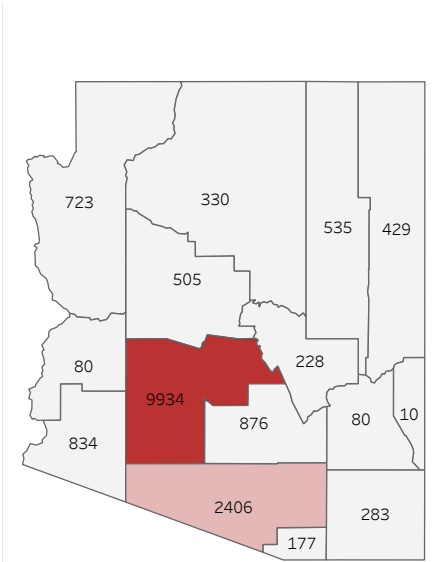

COVID-19 Deaths (total)

17,430

New COVID-19 Deaths Reported Today

2

Hover over the icon to get more information on the data in this dashboard.

COVID-19 Deaths by County

Data will not be shown for counties with fewer than three deaths.

© Mapbox © OSM

COVID-19 Deaths by Date of Death

Recent deaths may not be reported yet. Cases missing the date of death are excluded from the graph above, but are included in all other numbers.

COVID-19 Deaths by Gender

COVID-19 Deaths by Age Group

COVID-19 Deaths by Race/Ethnicity

Date Updated: 5/12/2021