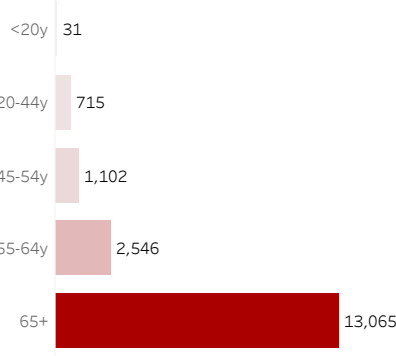

COVID-19 Deaths (total)

17,459

New COVID-19 Deaths Reported Today

12

Hover over the icon to get more information on the data in this dashboard.

COVID-19 Deaths by County

Data will not be shown for counties with fewer than three deaths.

© Mapbox © OSM

COVID-19 Deaths by Date of Death

Recent deaths may not be reported yet. Cases missing the date of death are excluded from the graph above, but are included in all other numbers.

COVID-19 Deaths by Gender

COVID-19 Deaths by Age Group

COVID-19 Deaths by Race/Ethnicity

Date Updated: 5/15/2021