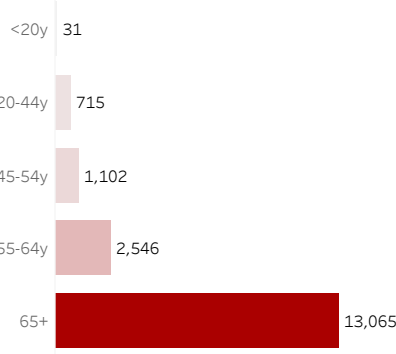

COVID-19 Deaths (total)

17,459

New COVID-19 Deaths Reported Today

12

Hover over the icon to get more information on the data in this dashboard.

COVID-19 Deaths by County

Data will not be shown for counties with fewer than three deaths.

© Mapbox © OSM

COVID-19 Deaths by Date of Death

Recent deaths may not be reported yet. Cases missing the date of death are excluded from the graph above, but are included in all other numbers.

COVID-19 Deaths by Gender

COVID-19 Deaths by Age Group

COVID-19 Deaths by Race/Ethnicity

Date Updated: 5/15/2021