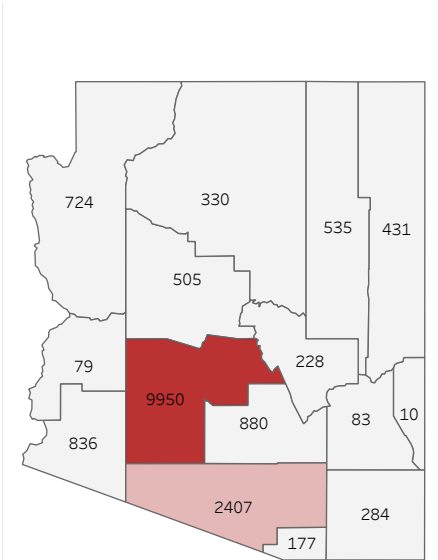

COVID-19 Deaths (total)

17,459

New COVID-19 Deaths Reported Today

12

Hover over the icon to get more information on the data in this dashboard.

COVID-19 Deaths by County

Data will not be shown for counties with fewer than three deaths.

© Mapbox © OSM

COVID-19 Deaths by Date of Death

Recent deaths may not be reported yet. Cases missing the date of death are excluded from the graph above, but are included in all other numbers.

COVID-19 Deaths by Gender

COVID-19 Deaths by Age Group

COVID-19 Deaths by Race/Ethnicity

Date Updated: 5/15/2021