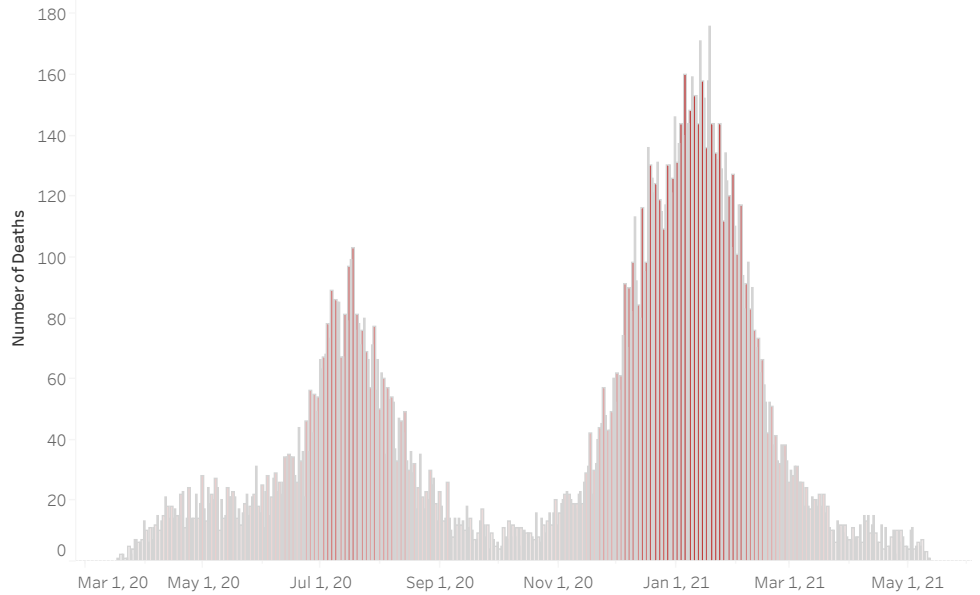

COVID-19 Deaths (total)

17,459

New COVID-19 Deaths Reported Today

12

Hover over the icon to get more information on the data in this dashboard.

COVID-19 Deaths by County

Data will not be shown for counties with fewer than three deaths.

© Mapbox © OSM

COVID-19 Deaths by Date of Death

Recent deaths may not be reported yet. Cases missing the date of death are excluded from the graph above, but are included in all other numbers.

COVID-19 Deaths by Gender