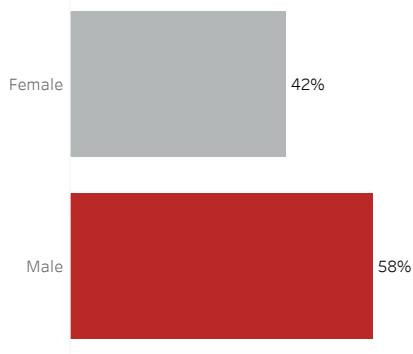

COVID-19 Deaths by Gender