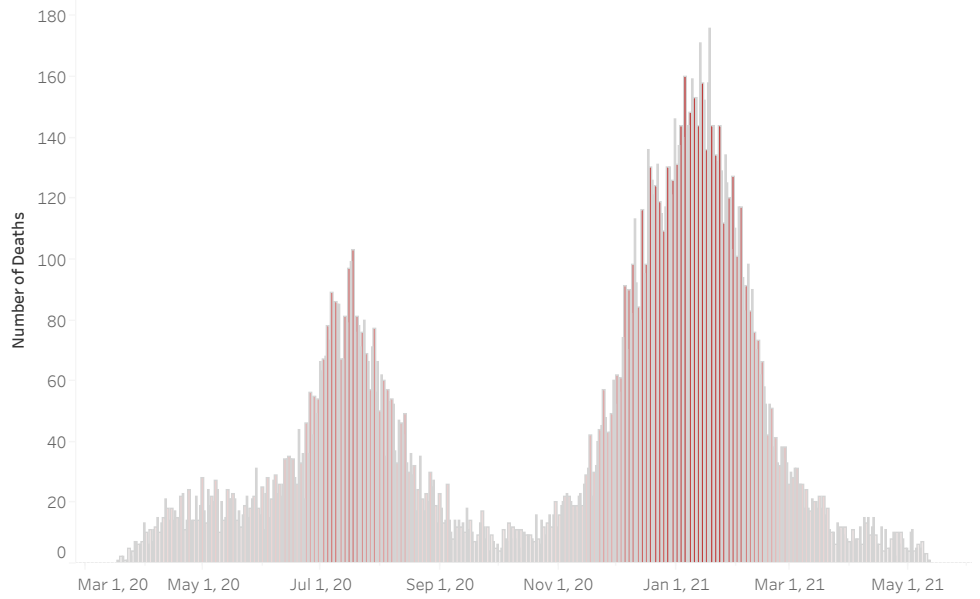

COVID-19 Deaths by Date of Death

Recent deaths may not be reported yet. Cases missing the date of death are excluded from the graph above, but are included in all other numbers.