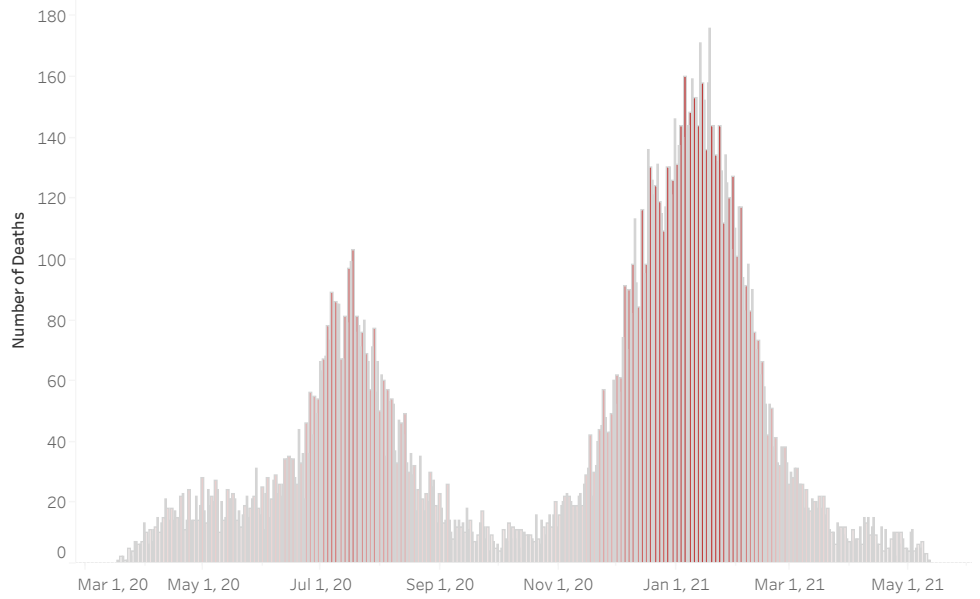

COVID-19 Deaths (total)

17,459

New COVID-19 Deaths Reported Today

12

Hover over the icon to get more information on the data in this dashboard.

COVID-19 Deaths by County

Data will not be shown for counties with fewer than three deaths.

© Mapbox © OSM

COVID-19 Deaths by Date of Death

Recent deaths may not be reported yet. Cases missing the date of death are excluded from the graph above, but are included in all other numbers.

COVID-19 Deaths by Gender