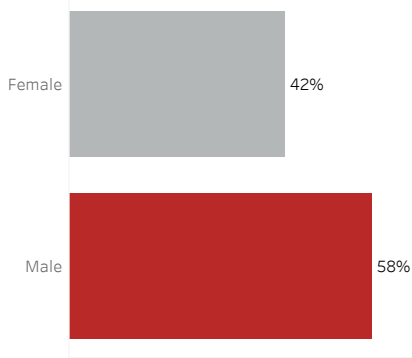

COVID-19 Deaths by Gender