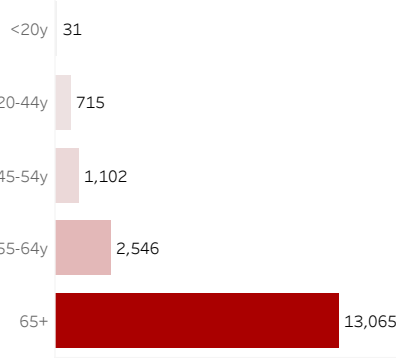

COVID-19 Deaths (total)

17,459

New COVID-19 Deaths Reported Today

12

Hover over the icon to get more information on the data in this dashboard.

COVID-19 Deaths by County

Data will not be shown for counties with fewer than three deaths.

© Mapbox © OSM

COVID-19 Deaths by Date of Death

Recent deaths may not be reported yet. Cases missing the date of death are excluded from the graph above, but are included in all other numbers.

COVID-19 Deaths by Gender

COVID-19 Deaths by Age Group

COVID-19 Deaths by Race/Ethnicity

Date Updated: 5/15/2021