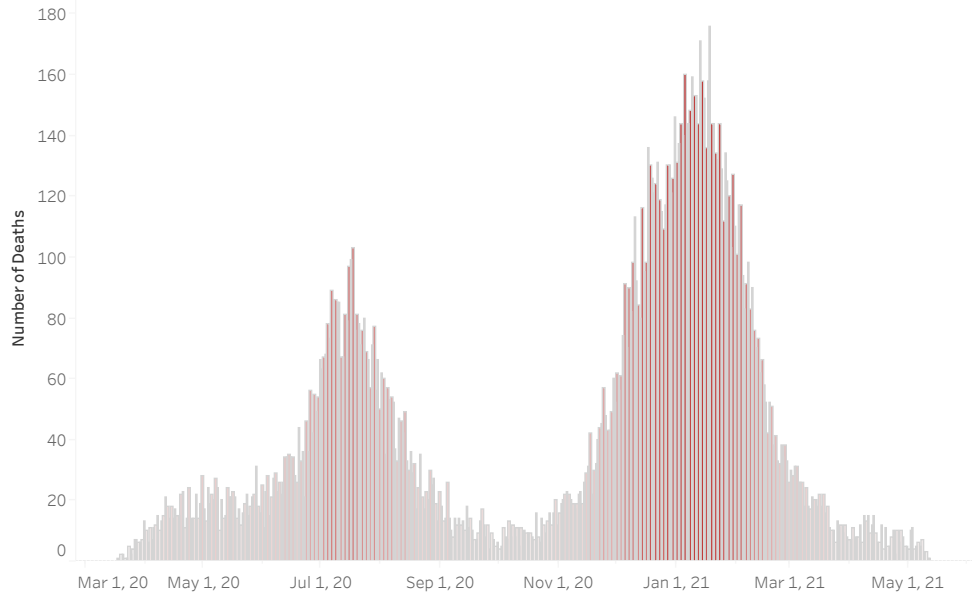

COVID-19 Deaths (total)

17,459

New COVID-19 Deaths Reported Today

12

Hover over the icon to get more information on the data in this dashboard.

COVID-19 Deaths by County

Data will not be shown for counties with fewer than three deaths.

© Mapbox © OSM

COVID-19 Deaths by Date of Death

Recent deaths may not be reported yet. Cases missing the date of death are excluded from the graph above, but are included in all other numbers.

COVID-19 Deaths by Gender