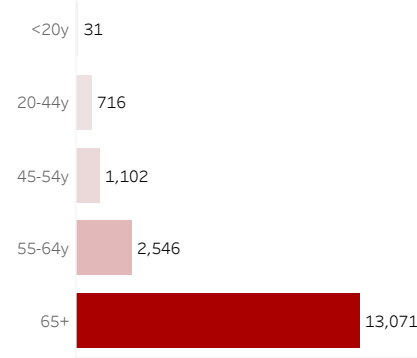

COVID-19 Deaths (total)

17,466

New COVID-19 Deaths Reported Today

7

Hover over the icon to get more information on the data in this dashboard.

COVID-19 Deaths by County

Data will not be shown for counties with fewer than three deaths.

© Mapbox © OSM

COVID-19 Deaths by Date of Death

Recent deaths may not be reported yet. Cases missing the date of death are excluded from the graph above, but are included in all other numbers.

COVID-19 Deaths by Gender

COVID-19 Deaths by Age Group

COVID-19 Deaths by Race/Ethnicity

Date Updated: 5/16/2021