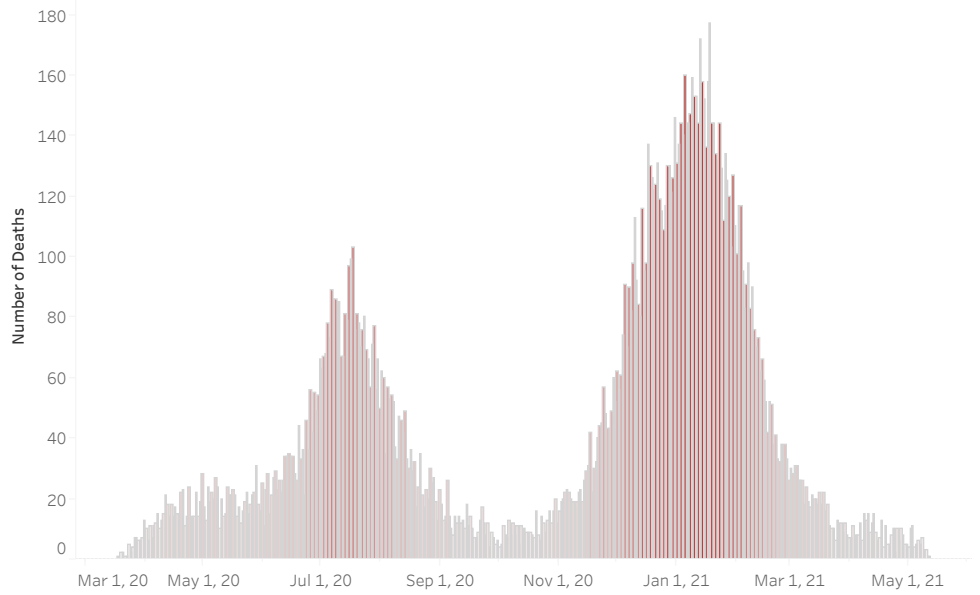

COVID-19 Deaths (total)

17,466

New COVID-19 Deaths Reported Today

7

Hover over the icon to get more information on the data in this dashboard.

COVID-19 Deaths by County

Data will not be shown for counties with fewer than three deaths.

© Mapbox © OSM

COVID-19 Deaths by Date of Death

Recent deaths may not be reported yet. Cases missing the date of death are excluded from the graph above, but are included in all other numbers.

COVID-19 Deaths by Gender