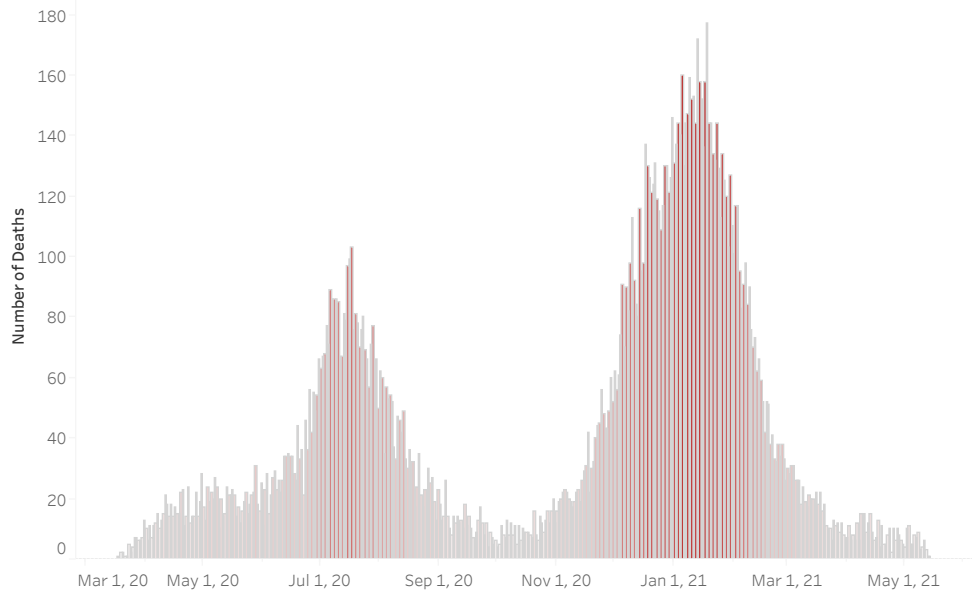

COVID-19 Deaths by Date of Death

Recent deaths may not be reported yet. Cases missing the date of death are excluded from the graph above, but are included in all other numbers.