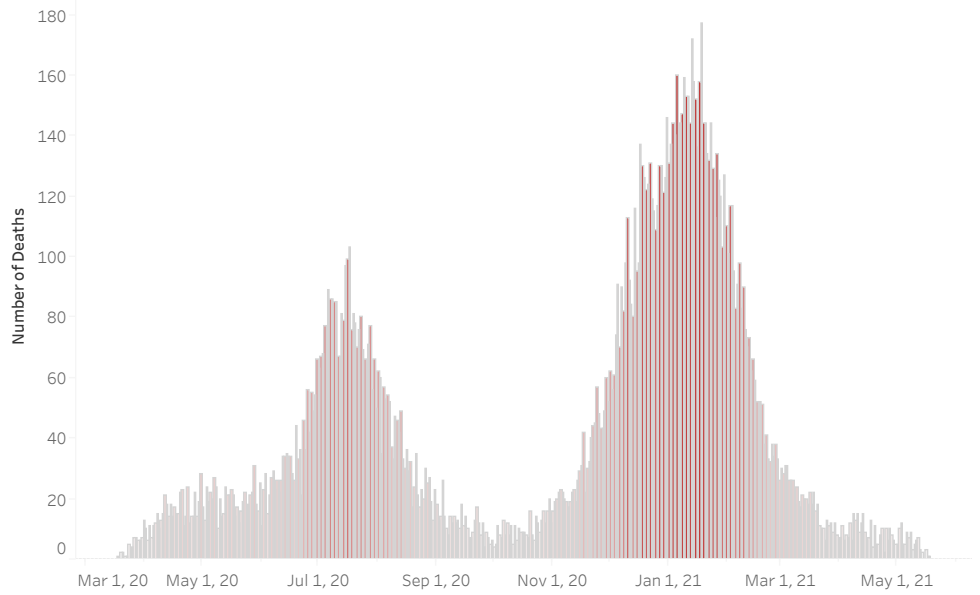

COVID-19 Deaths by Date of Death

Recent deaths may not be reported yet. Cases missing the date of death are excluded from the graph above, but are included in all other numbers.