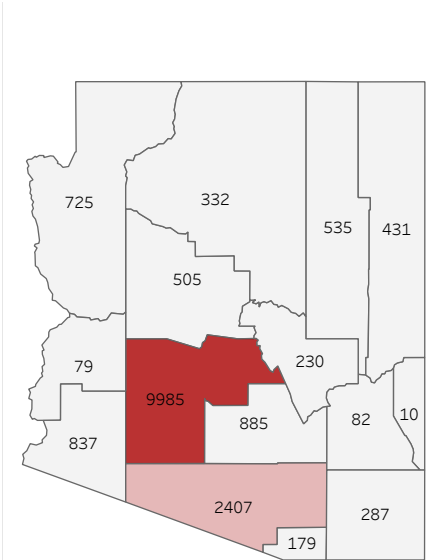

COVID-19 Deaths (total)

17,509

New COVID-19 Deaths Reported Today

12

Hover over the icon to get more information on the data in this dashboard.

COVID-19 Deaths by County

Data will not be shown for counties with fewer than three deaths.

© Mapbox © OSM

COVID-19 Deaths by Date of Death

Recent deaths may not be reported yet. Cases missing the date of death are excluded from the graph above, but are included in all other numbers.

COVID-19 Deaths by Gender

COVID-19 Deaths by Age Group

COVID-19 Deaths by Race/Ethnicity

Date Updated: 5/20/2021