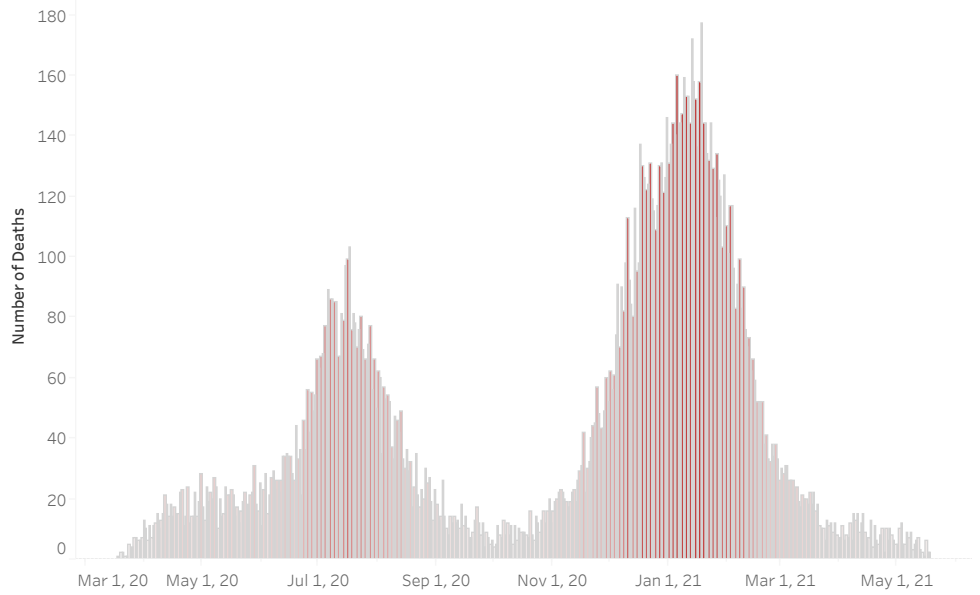

COVID-19 Deaths (total)

17,509

New COVID-19 Deaths Reported Today

12

Hover over the icon to get more information on the data in this dashboard.

COVID-19 Deaths by County

Data will not be shown for counties with fewer than three deaths.

© Mapbox © OSM

COVID-19 Deaths by Date of Death

Recent deaths may not be reported yet. Cases missing the date of death are excluded from the graph above, but are included in all other numbers.

COVID-19 Deaths by Gender