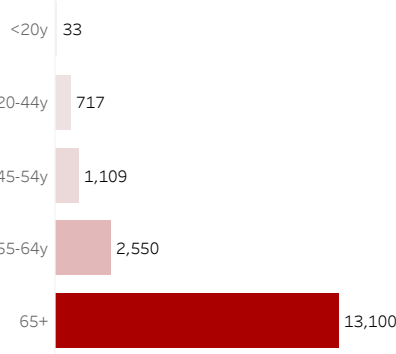

COVID-19 Deaths (total)

17,509

New COVID-19 Deaths Reported Today

12

Hover over the icon to get more information on the data in this dashboard.

COVID-19 Deaths by County

Data will not be shown for counties with fewer than three deaths.

© Mapbox © OSM

COVID-19 Deaths by Date of Death

Recent deaths may not be reported yet. Cases missing the date of death are excluded from the graph above, but are included in all other numbers.

COVID-19 Deaths by Gender

COVID-19 Deaths by Age Group

COVID-19 Deaths by Race/Ethnicity

Date Updated: 5/20/2021