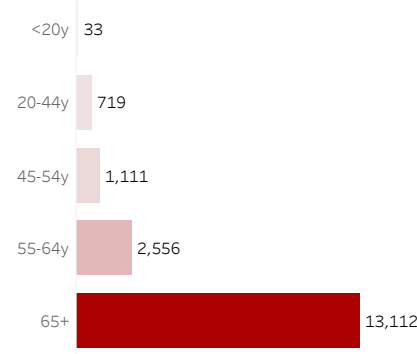

COVID-19 Deaths (total)

17,531

New COVID-19 Deaths Reported Today

22

Hover over the icon to get more information on the data in this dashboard.

COVID-19 Deaths by County

Data will not be shown for counties with fewer than three deaths.

© Mapbox © OSM

COVID-19 Deaths by Date of Death

Recent deaths may not be reported yet. Cases missing the date of death are excluded from the graph above, but are included in all other numbers.

COVID-19 Deaths by Gender

COVID-19 Deaths by Age Group

COVID-19 Deaths by Race/Ethnicity

Date Updated: 5/21/2021