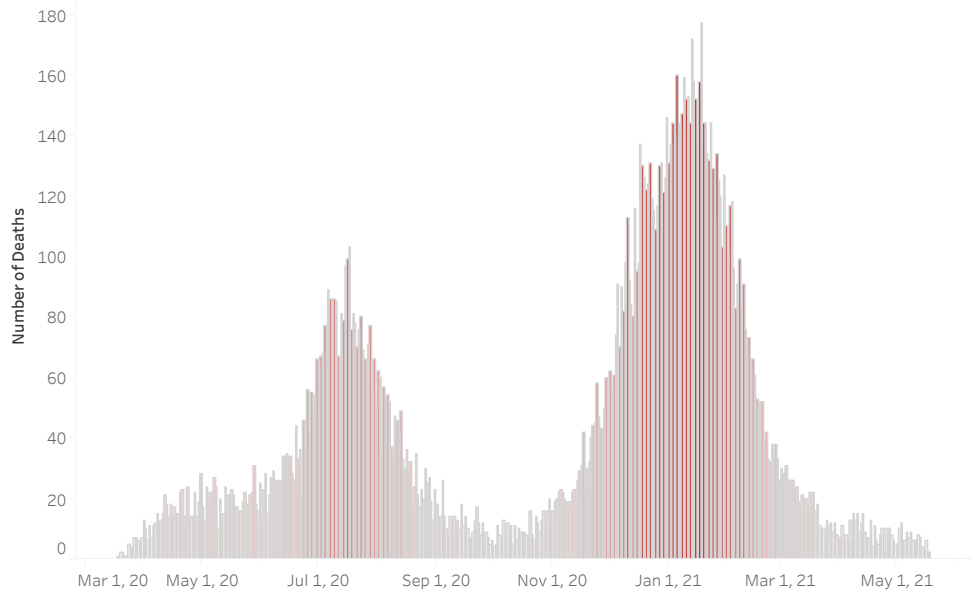

COVID-19 Deaths (total)

17,531

New COVID-19 Deaths Reported Today

22

Hover over the icon to get more information on the data in this dashboard.

COVID-19 Deaths by County

Data will not be shown for counties with fewer than three deaths.

© Mapbox © OSM

COVID-19 Deaths by Date of Death

Recent deaths may not be reported yet. Cases missing the date of death are excluded from the graph above, but are included in all other numbers.

COVID-19 Deaths by Gender