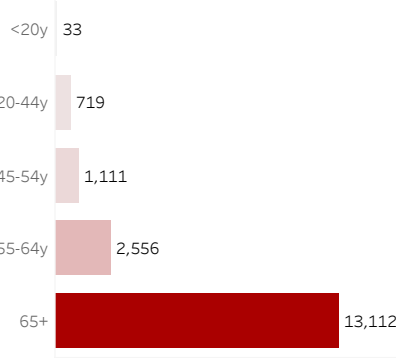

COVID-19 Deaths (total)

17,531

New COVID-19 Deaths Reported Today

22

Hover over the icon to get more information on the data in this dashboard.

COVID-19 Deaths by County

Data will not be shown for counties with fewer than three deaths.

© Mapbox © OSM

COVID-19 Deaths by Date of Death

Recent deaths may not be reported yet. Cases missing the date of death are excluded from the graph above, but are included in all other numbers.

COVID-19 Deaths by Gender

COVID-19 Deaths by Age Group

COVID-19 Deaths by Race/Ethnicity

Date Updated: 5/21/2021