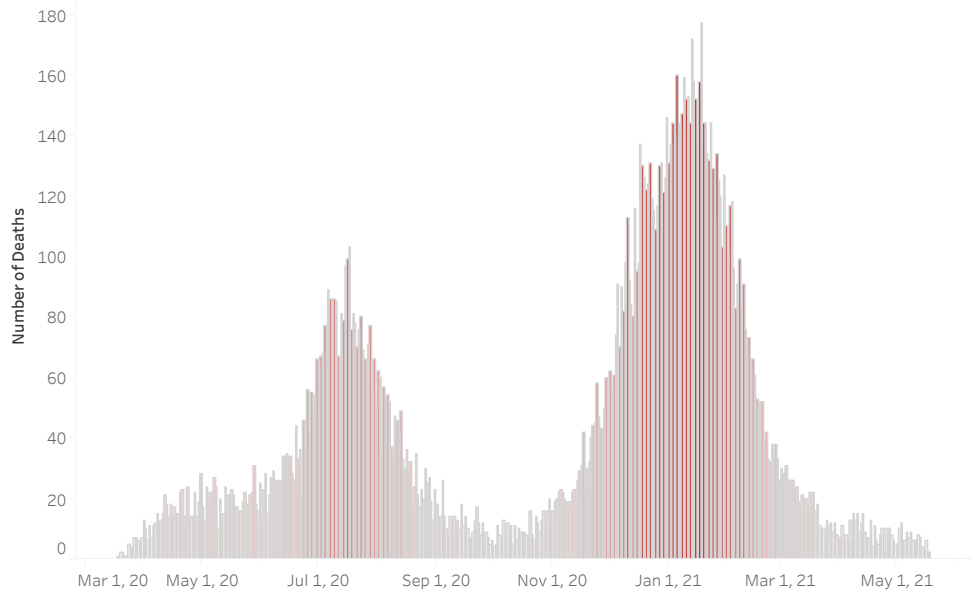

COVID-19 Deaths by Date of Death

Recent deaths may not be reported yet. Cases missing the date of death are excluded from the graph above, but are included in all other numbers.