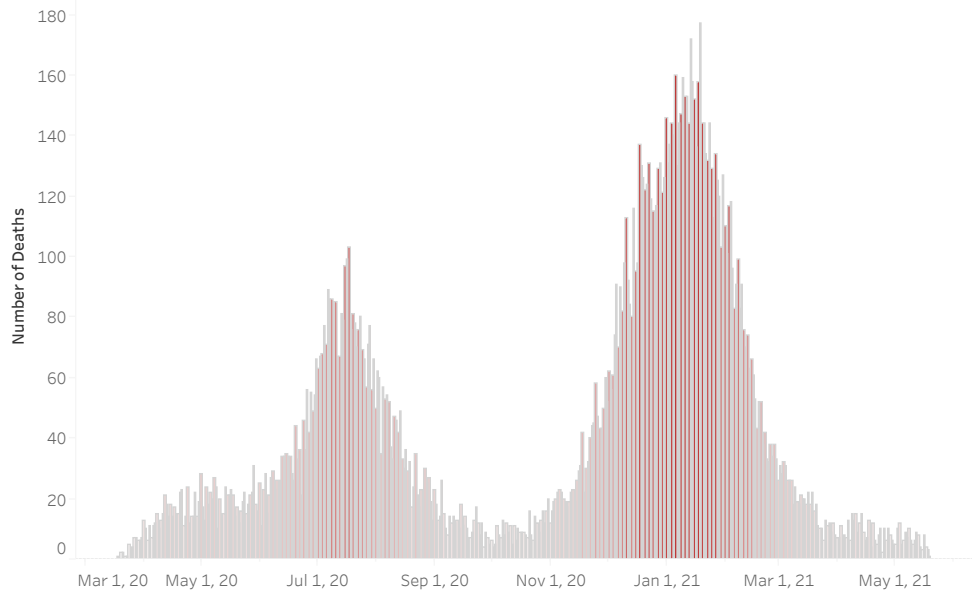

COVID-19 Deaths by Date of Death

Recent deaths may not be reported yet. Cases missing the date of death are excluded from the graph above, but are included in all other numbers.