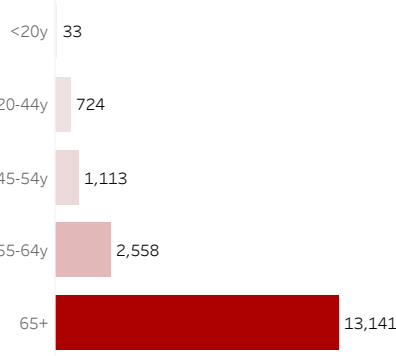

COVID-19 Deaths (total)

17,569

New COVID-19 Deaths Reported Today

14

Hover over the icon to get more information on the data in this dashboard.

COVID-19 Deaths by County

Data will not be shown for counties with fewer than three deaths.

© Mapbox © OSM

COVID-19 Deaths by Date of Death

Recent deaths may not be reported yet. Cases missing the date of death are excluded from the graph above, but are included in all other numbers.

COVID-19 Deaths by Gender

COVID-19 Deaths by Age Group

COVID-19 Deaths by Race/Ethnicity

Date Updated: 5/25/2021