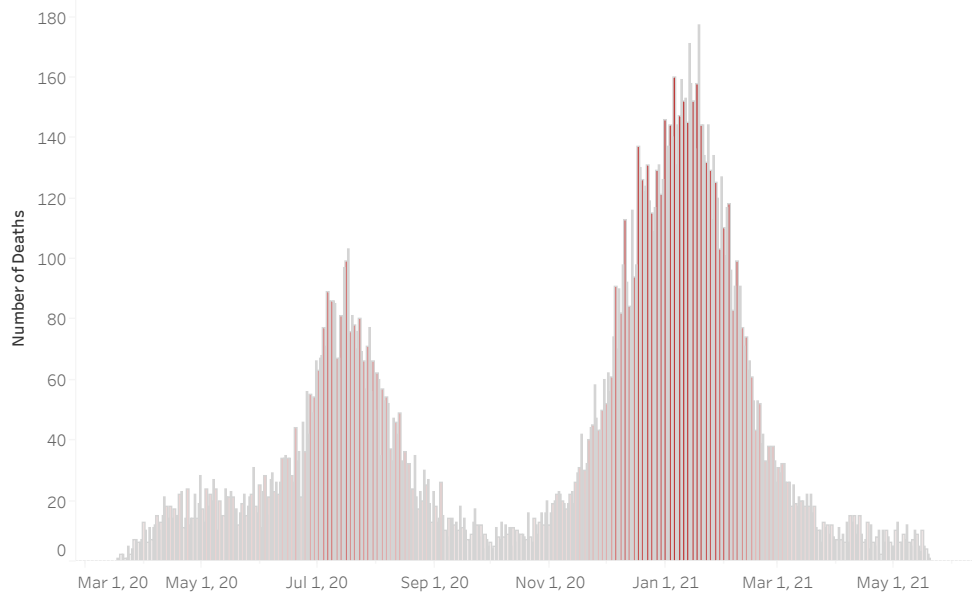

COVID-19 Deaths (total)

17,569

New COVID-19 Deaths Reported Today

14

Hover over the icon to get more information on the data in this dashboard.

COVID-19 Deaths by County

Data will not be shown for counties with fewer than three deaths.

© Mapbox © OSM

COVID-19 Deaths by Date of Death

Recent deaths may not be reported yet. Cases missing the date of death are excluded from the graph above, but are included in all other numbers.

COVID-19 Deaths by Gender