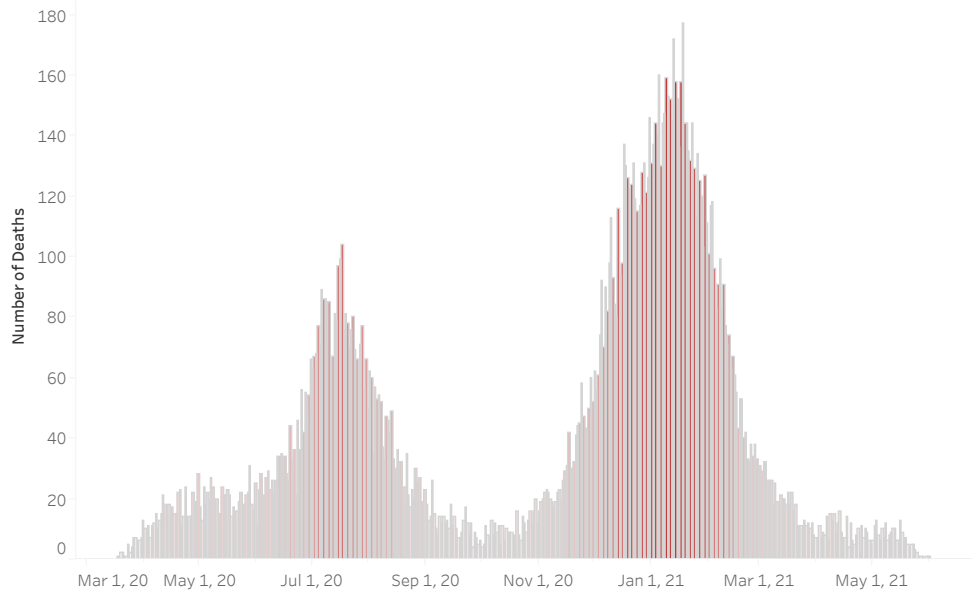

COVID-19 Deaths by Date of Death