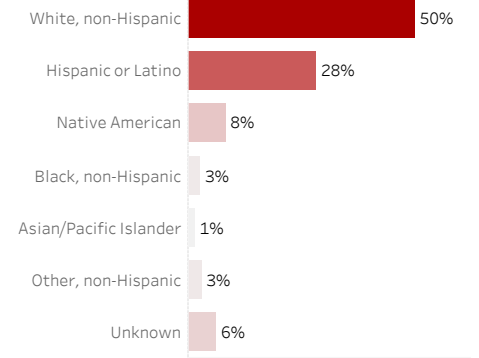

COVID-19 Deaths by Date of Death

Recent deaths may not be reported yet. Cases missing the date of death are excluded from the graph above, but are included in all other numbers.

COVID-19 Deaths by Gender

COVID-19 Deaths by Age Group

COVID-19 Deaths by Race/Ethnicity

Date Updated: 6/2/2021