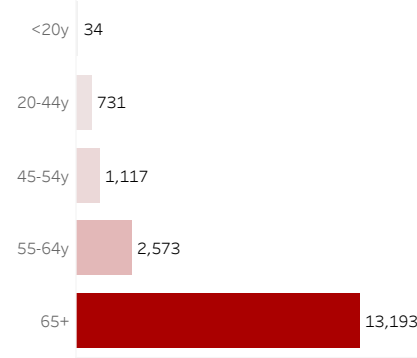

COVID-19 Deaths (total)

17,648

New COVID-19 Deaths Reported Today

20

Hover over the icon to get more information on the data in this dashboard.

COVID-19 Deaths by County

Data will not be shown for counties with fewer than three deaths.

COVID-19 Deaths by Date of Death

Recent deaths may not be reported yet. Cases missing the date of death are excluded from the graph above, but are included in all other numbers.

COVID-19 Deaths by Gender

COVID-19 Deaths by Age Group

COVID-19 Deaths by Race/Ethnicity

Date Updated: 6/2/2021