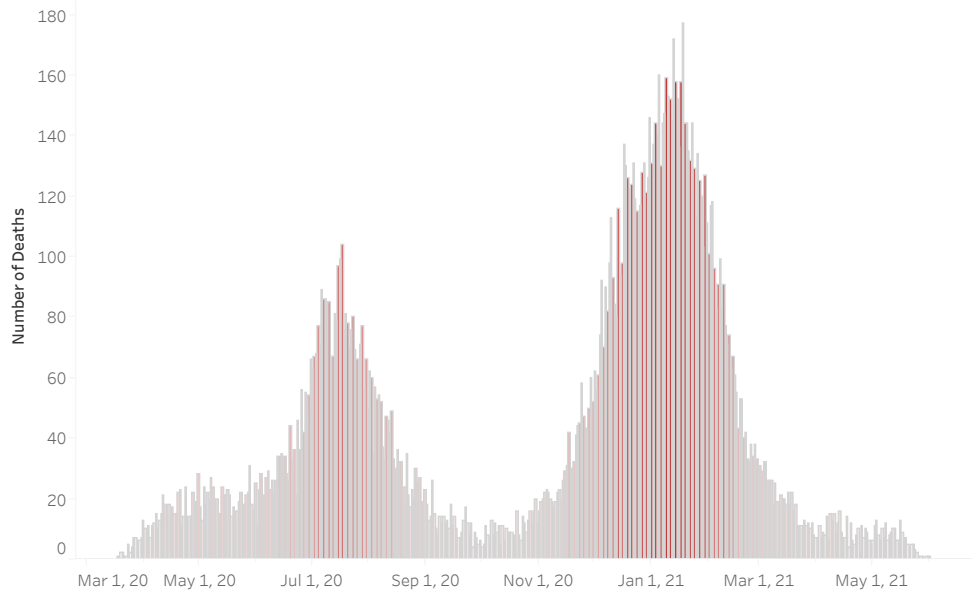

COVID-19 Deaths (total)

17,648

New COVID-19 Deaths Reported Today

20

Hover over the icon to get more information on the data in this dashboard.

COVID-19 Deaths by County

Data will not be shown for counties with fewer than three deaths.

COVID-19 Deaths by Date of Death

Recent deaths may not be reported yet. Cases missing the date of death are excluded from the graph above, but are included in all other numbers.

COVID-19 Deaths by Gender