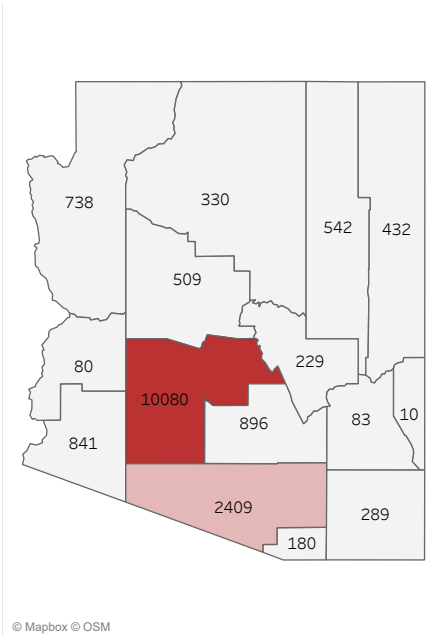

COVID-19 Deaths (total)

17,648

New COVID-19 Deaths Reported Today

20

Hover over the icon to get more information on the data in this dashboard.

COVID-19 Deaths by County

Data will not be shown for counties with fewer than three deaths.

COVID-19 Deaths by Date of Death

Recent deaths may not be reported yet. Cases missing the date of death are excluded from the graph above, but are included in all other numbers.

COVID-19 Deaths by Gender

COVID-19 Deaths by Age Group

COVID-19 Deaths by Race/Ethnicity

Date Updated: 6/2/2021