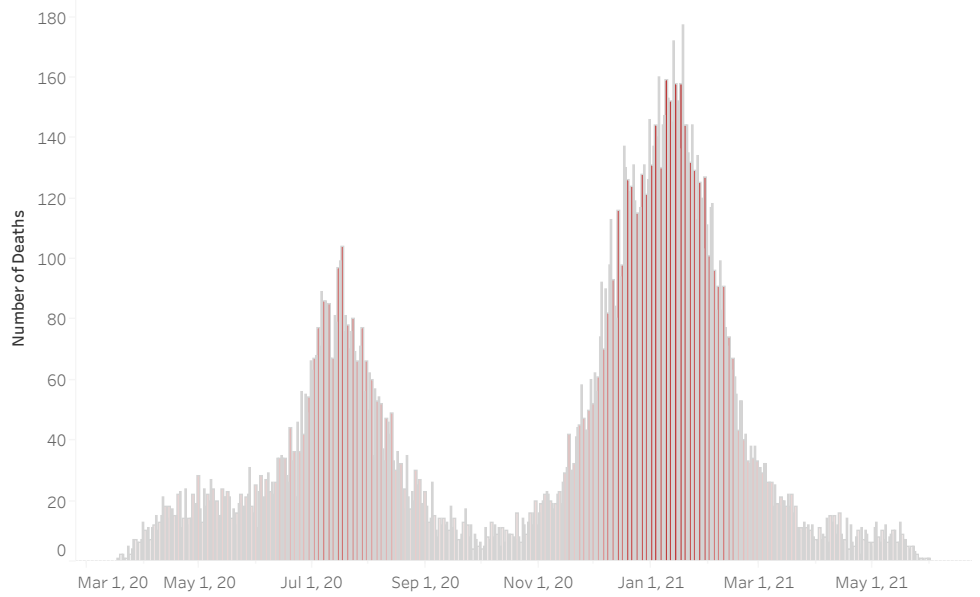

COVID-19 Deaths (total)

17,648

New COVID-19 Deaths Reported Today

20

Hover over the icon to get more information on the data in this dashboard.

COVID-19 Deaths by County

Data will not be shown for counties with fewer than three deaths.

COVID-19 Deaths by Date of Death

Recent deaths may not be reported yet. Cases missing the date of death are excluded from the graph above, but are included in all other numbers.

COVID-19 Deaths by Gender