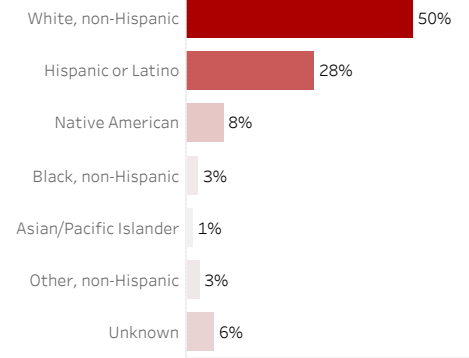

COVID-19 Deaths by Date of Death

Recent deaths may not be reported yet. Cases missing the date of death are excluded from the graph above, but are included in all other numbers.

COVID-19 Deaths by Gender

COVID-19 Deaths by Age Group

COVID-19 Deaths by Race/Ethnicity

Date Updated: 6/2/2021