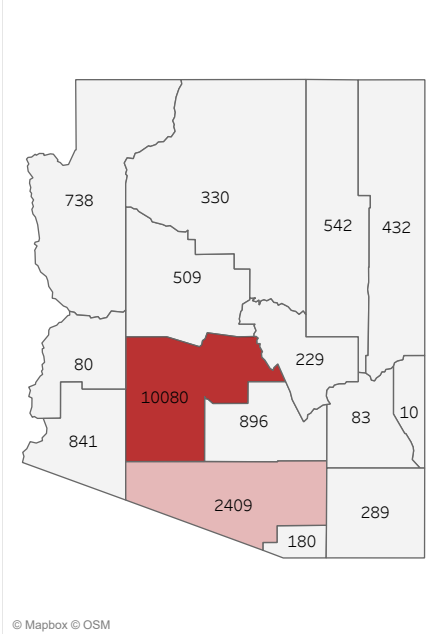

COVID-19 Deaths (total)

17,648

New COVID-19 Deaths Reported Today

20

Hover over the icon to get more information on the data in this dashboard.

COVID-19 Deaths by County

Data will not be shown for counties with fewer than three deaths.

COVID-19 Deaths by Date of Death

Recent deaths may not be reported yet. Cases missing the date of death are excluded from the graph above, but are included in all other numbers.

COVID-19 Deaths by Gender

COVID-19 Deaths by Age Group

COVID-19 Deaths by Race/Ethnicity

Date Updated: 6/2/2021