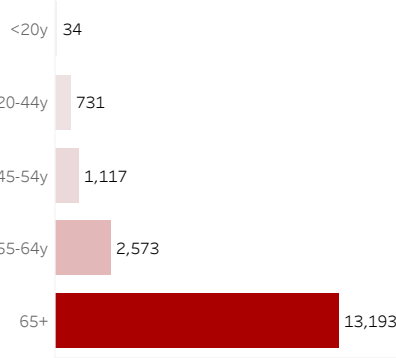

COVID-19 Deaths (total)

17,648

New COVID-19 Deaths Reported Today

20

Hover over the icon to get more information on the data in this dashboard.

COVID-19 Deaths by County

Data will not be shown for counties with fewer than three deaths.

COVID-19 Deaths by Date of Death

Recent deaths may not be reported yet. Cases missing the date of death are excluded from the graph above, but are included in all other numbers.

COVID-19 Deaths by Gender

COVID-19 Deaths by Age Group

COVID-19 Deaths by Race/Ethnicity

Date Updated: 6/2/2021