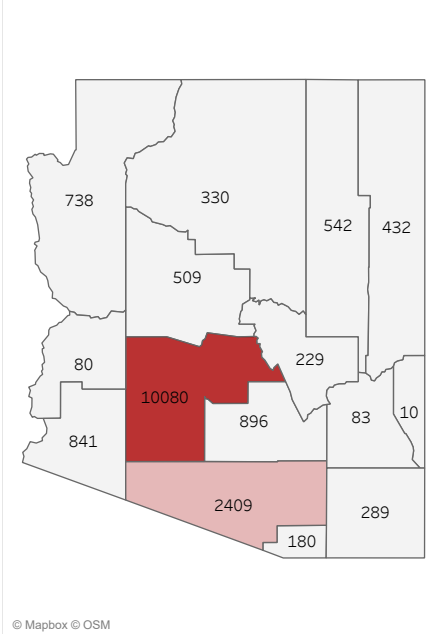

COVID-19 Deaths (total)

17,648

New COVID-19 Deaths Reported Today

20

Hover over the icon to get more information on the data in this dashboard.

COVID-19 Deaths by County

Data will not be shown for counties with fewer than three deaths.

COVID-19 Deaths by Date of Death

Recent deaths may not be reported yet. Cases missing the date of death are excluded from the graph above, but are included in all other numbers.

COVID-19 Deaths by Gender

COVID-19 Deaths by Age Group

COVID-19 Deaths by Race/Ethnicity

Date Updated: 6/2/2021