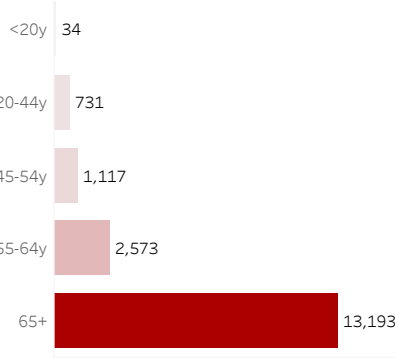

COVID-19 Deaths (total)

17,648

New COVID-19 Deaths Reported Today

20

Hover over the icon to get more information on the data in this dashboard.

COVID-19 Deaths by County

Data will not be shown for counties with fewer than three deaths.

COVID-19 Deaths by Date of Death

Recent deaths may not be reported yet. Cases missing the date of death are excluded from the graph above, but are included in all other numbers.

COVID-19 Deaths by Gender

COVID-19 Deaths by Age Group

COVID-19 Deaths by Race/Ethnicity

Date Updated: 6/2/2021