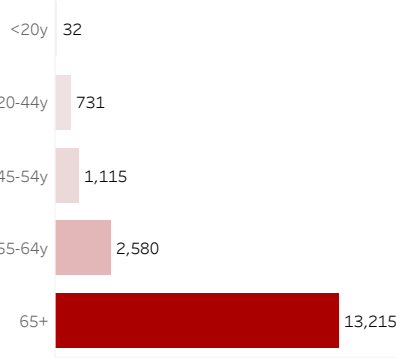

COVID-19 Deaths (total)

17,673

New COVID-19 Deaths Reported Today

20

Hover over the icon to get more information on the data in this dashboard.

COVID-19 Deaths by County

Data will not be shown for counties with fewer than three deaths.

COVID-19 Deaths by Date of Death

Recent deaths may not be reported yet. Cases missing the date of death are excluded from the graph above, but are included in all other numbers.

COVID-19 Deaths by Gender

COVID-19 Deaths by Age Group

COVID-19 Deaths by Race/Ethnicity

Date Updated: 6/4/2021