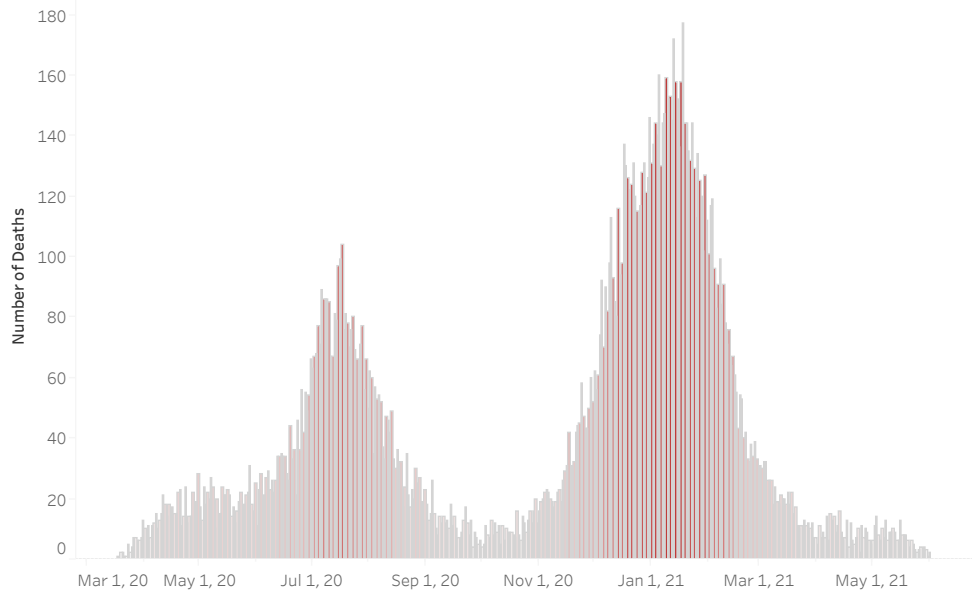

COVID-19 Deaths (total)

17,673

New COVID-19 Deaths Reported Today

20

Hover over the icon to get more information on the data in this dashboard.

COVID-19 Deaths by County

Data will not be shown for counties with fewer than three deaths.

COVID-19 Deaths by Date of Death

Recent deaths may not be reported yet. Cases missing the date of death are excluded from the graph above, but are included in all other numbers.

COVID-19 Deaths by Gender