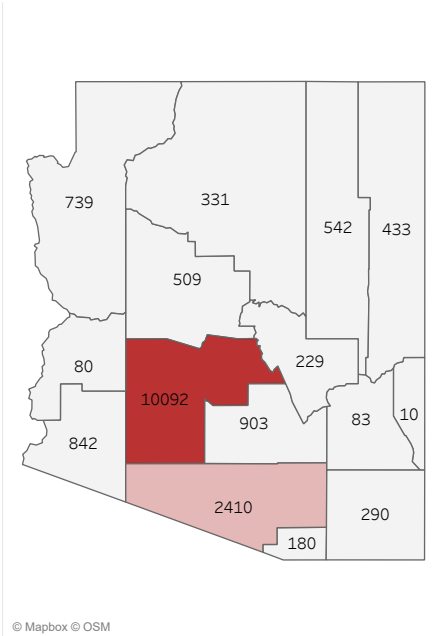

COVID-19 Deaths (total)

17,673

New COVID-19 Deaths Reported Today

20

Hover over the icon to get more information on the data in this dashboard.

COVID-19 Deaths by County

Data will not be shown for counties with fewer than three deaths.

COVID-19 Deaths by Date of Death

Recent deaths may not be reported yet. Cases missing the date of death are excluded from the graph above, but are included in all other numbers.

COVID-19 Deaths by Gender

COVID-19 Deaths by Age Group

COVID-19 Deaths by Race/Ethnicity

Date Updated: 6/4/2021