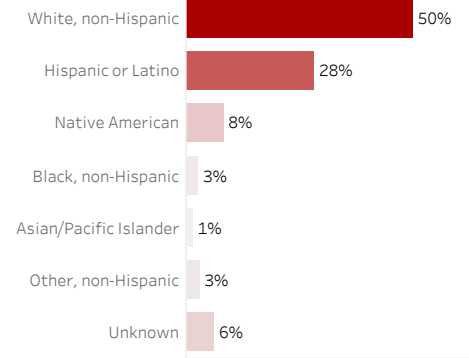

COVID-19 Deaths by Date of Death

Recent deaths may not be reported yet. Cases missing the date of death are excluded from the graph above, but are included in all other numbers.

COVID-19 Deaths by Gender

COVID-19 Deaths by Age Group

COVID-19 Deaths by Race/Ethnicity

Date Updated: 6/4/2021