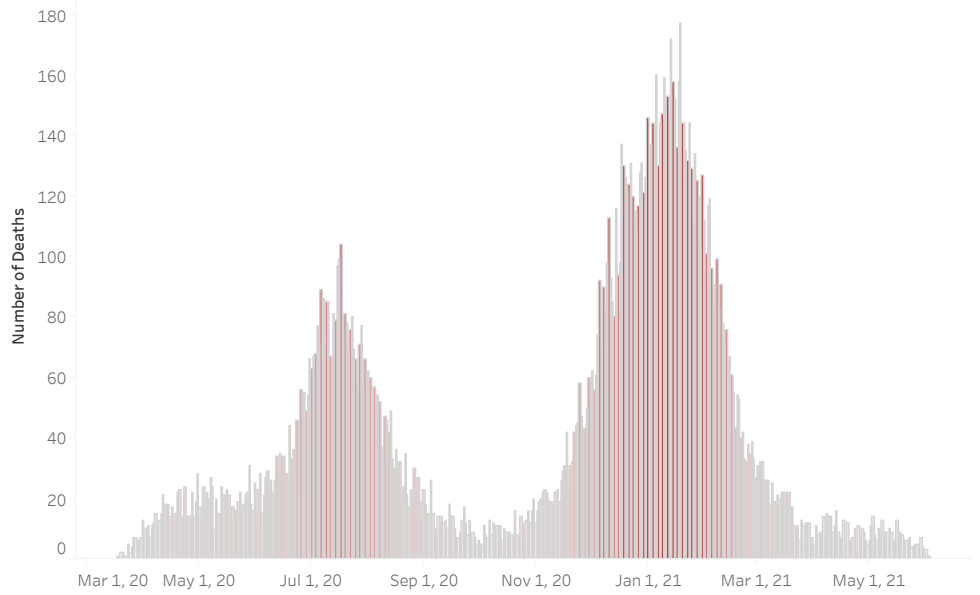

COVID-19 Deaths (total)

17,698

New COVID-19 Deaths Reported Today

25

Hover over the icon to get more information on the data in this dashboard.

COVID-19 Deaths by County

Data will not be shown for counties with fewer than three deaths.

COVID-19 Deaths by Date of Death

Recent deaths may not be reported yet. Cases missing the date of death are excluded from the graph above, but are included in all other numbers.

COVID-19 Deaths by Gender