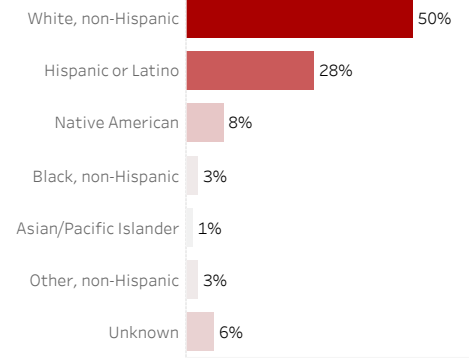

COVID-19 Deaths by Date of Death

Recent deaths may not be reported yet. Cases missing the date of death are excluded from the graph above, but are included in all other numbers.

COVID-19 Deaths by Gender

COVID-19 Deaths by Age Group

COVID-19 Deaths by Race/Ethnicity

Date Updated: 6/5/2021