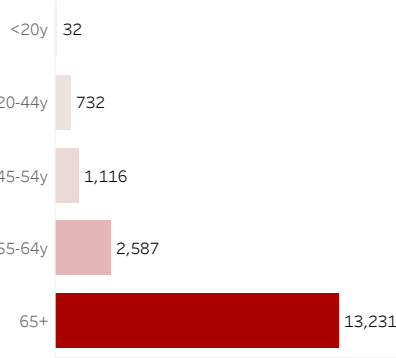

COVID-19 Deaths (total)

17,698

New COVID-19 Deaths Reported Today

25

Hover over the icon to get more information on the data in this dashboard.

COVID-19 Deaths by County

Data will not be shown for counties with fewer than three deaths.

COVID-19 Deaths by Date of Death

Recent deaths may not be reported yet. Cases missing the date of death are excluded from the graph above, but are included in all other numbers.

COVID-19 Deaths by Gender

COVID-19 Deaths by Age Group

COVID-19 Deaths by Race/Ethnicity

Date Updated: 6/5/2021