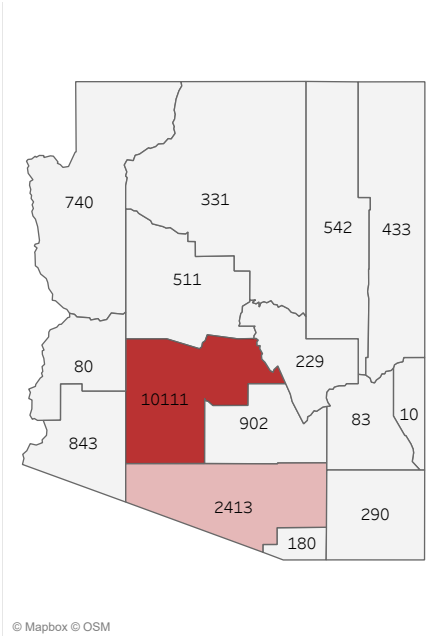

COVID-19 Deaths (total)

17,698

New COVID-19 Deaths Reported Today

25

Hover over the icon to get more information on the data in this dashboard.

COVID-19 Deaths by County

Data will not be shown for counties with fewer than three deaths.

COVID-19 Deaths by Date of Death

Recent deaths may not be reported yet. Cases missing the date of death are excluded from the graph above, but are included in all other numbers.

COVID-19 Deaths by Gender

COVID-19 Deaths by Age Group

COVID-19 Deaths by Race/Ethnicity

Date Updated: 6/5/2021