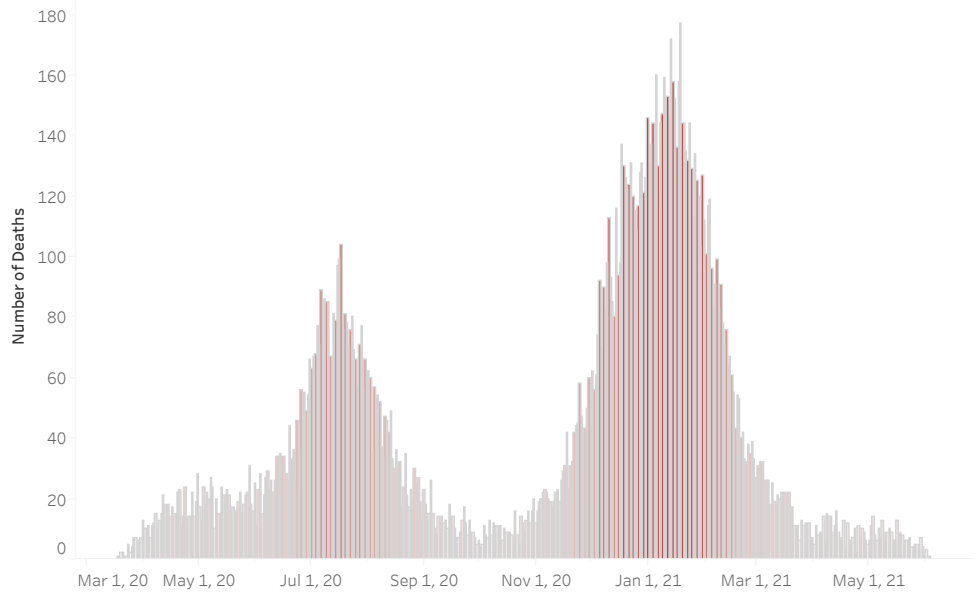

COVID-19 Deaths (total)

17,698

New COVID-19 Deaths Reported Today

25

Hover over the icon to get more information on the data in this dashboard.

COVID-19 Deaths by County

Data will not be shown for counties with fewer than three deaths.

© Mapbox © OSM

COVID-19 Deaths by Date of Death

Recent deaths may not be reported yet. Cases missing the date of death are excluded from the graph above, but are included in all other numbers.

COVID-19 Deaths by Gender