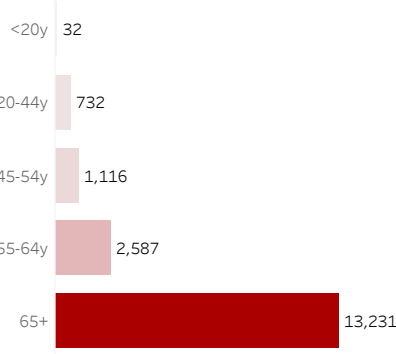

COVID-19 Deaths (total)

17,698

New COVID-19 Deaths Reported Today

25

Hover over the icon to get more information on the data in this dashboard.

COVID-19 Deaths by County

Data will not be shown for counties with fewer than three deaths.

© Mapbox © OSM

COVID-19 Deaths by Date of Death

Recent deaths may not be reported yet. Cases missing the date of death are excluded from the graph above, but are included in all other numbers.

COVID-19 Deaths by Gender

COVID-19 Deaths by Age Group

COVID-19 Deaths by Race/Ethnicity

Date Updated: 6/5/2021