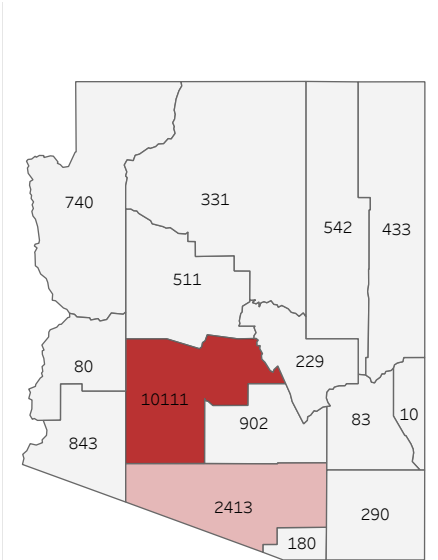

COVID-19 Deaths (total)

17,698

New COVID-19 Deaths Reported Today

25

Hover over the icon to get more information on the data in this dashboard.

COVID-19 Deaths by County

Data will not be shown for counties with fewer than three deaths.

© Mapbox © OSM

COVID-19 Deaths by Date of Death

Recent deaths may not be reported yet. Cases missing the date of death are excluded from the graph above, but are included in all other numbers.

COVID-19 Deaths by Gender

COVID-19 Deaths by Age Group

COVID-19 Deaths by Race/Ethnicity

Date Updated: 6/5/2021