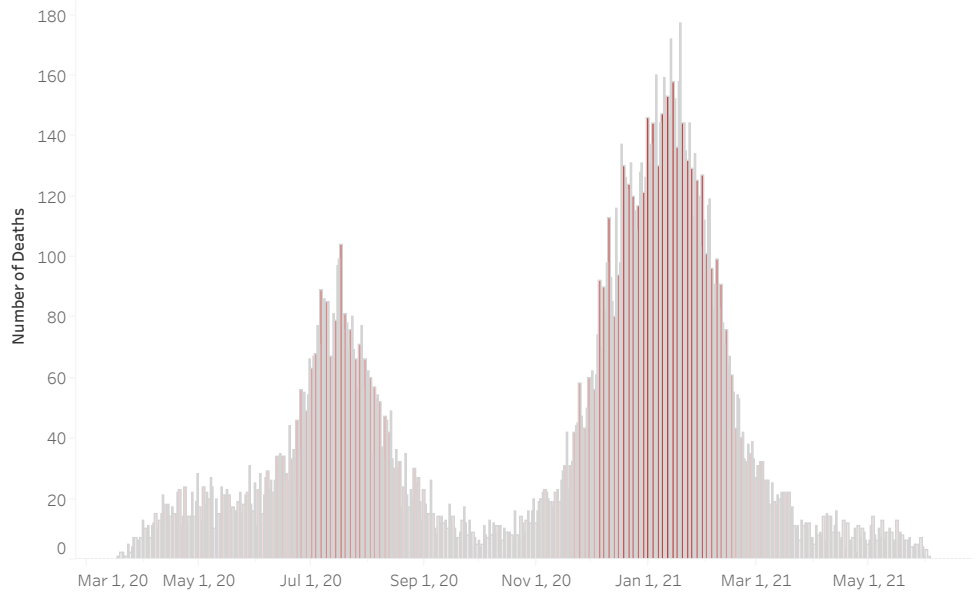

COVID-19 Deaths by Date of Death