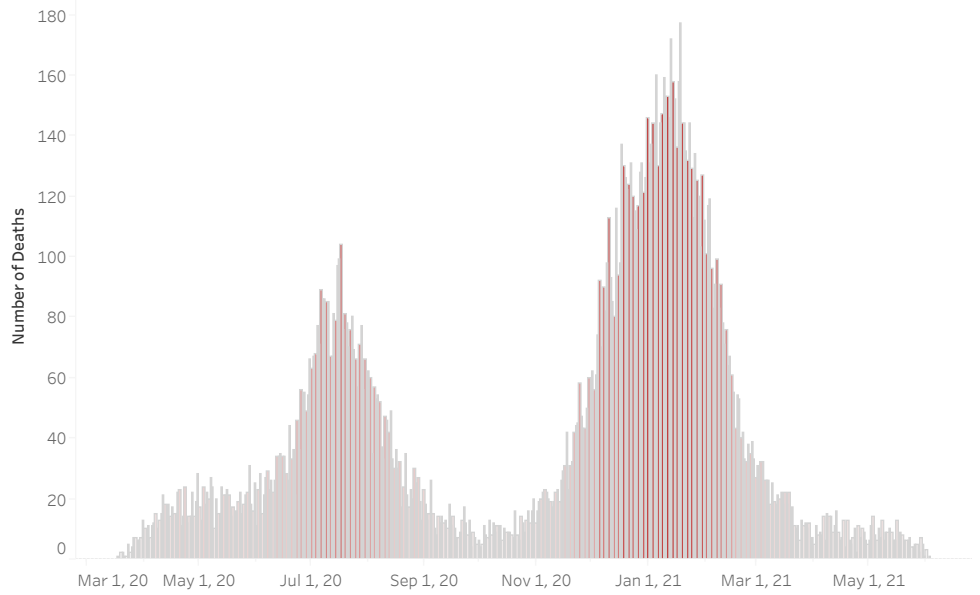

COVID-19 Deaths by Date of Death