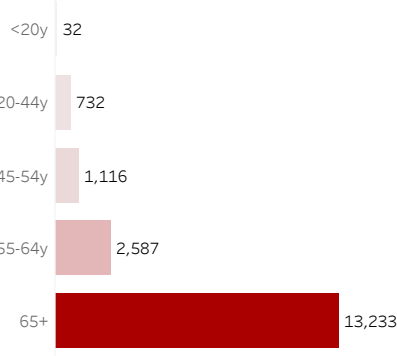

COVID-19 Deaths (total)

17,700

New COVID-19 Deaths Reported Today

2

Hover over the icon to get more information on the data in this dashboard.

COVID-19 Deaths by County

Data will not be shown for counties with fewer than three deaths.

COVID-19 Deaths by Date of Death

Recent deaths may not be reported yet. Cases missing the date of death are excluded from the graph above, but are included in all other numbers.

COVID-19 Deaths by Gender

COVID-19 Deaths by Age Group

COVID-19 Deaths by Race/Ethnicity

Date Updated: 6/6/2021