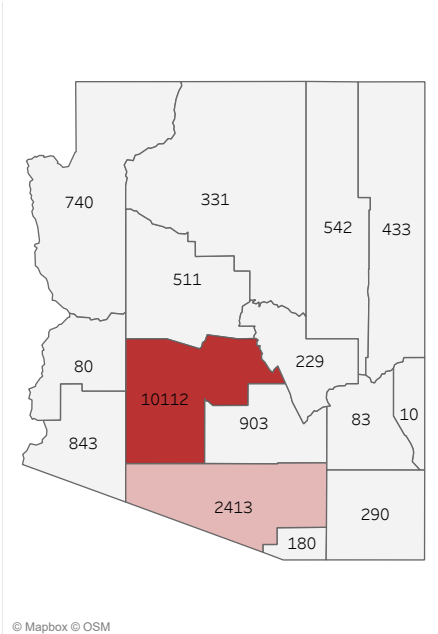

COVID-19 Deaths (total)

17,700

New COVID-19 Deaths Reported Today

2

Hover over the icon to get more information on the data in this dashboard.

COVID-19 Deaths by County

Data will not be shown for counties with fewer than three deaths.

COVID-19 Deaths by Date of Death

Recent deaths may not be reported yet. Cases missing the date of death are excluded from the graph above, but are included in all other numbers.

COVID-19 Deaths by Gender

COVID-19 Deaths by Age Group

COVID-19 Deaths by Race/Ethnicity

Date Updated: 6/6/2021