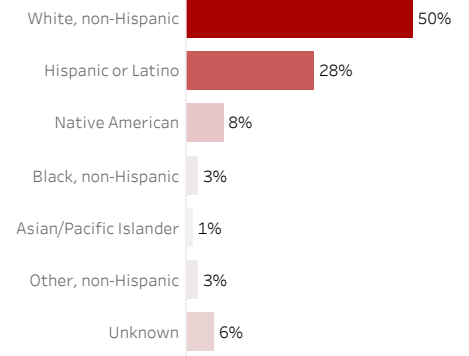

COVID-19 Deaths by Date of Death

Recent deaths may not be reported yet. Cases missing the date of death are excluded from the graph above, but are included in all other numbers.

COVID-19 Deaths by Gender

COVID-19 Deaths by Age Group

COVID-19 Deaths by Race/Ethnicity

Date Updated: 6/6/2021