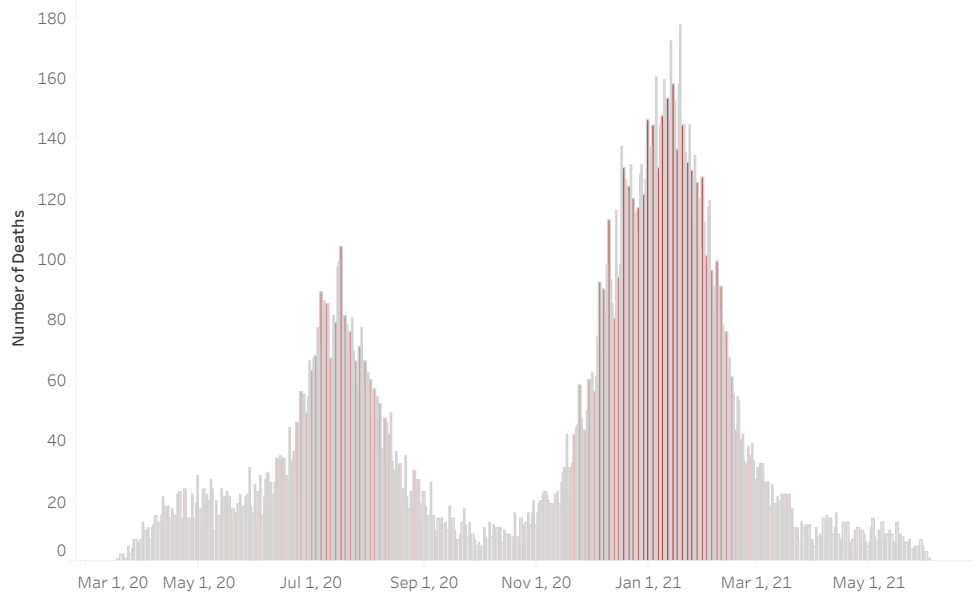

COVID-19 Deaths (total)

17,700

New COVID-19 Deaths Reported Today

2

Hover over the icon to get more information on the data in this dashboard.

COVID-19 Deaths by County

Data will not be shown for counties with fewer than three deaths.

COVID-19 Deaths by Date of Death

Recent deaths may not be reported yet. Cases missing the date of death are excluded from the graph above, but are included in all other numbers.

COVID-19 Deaths by Gender