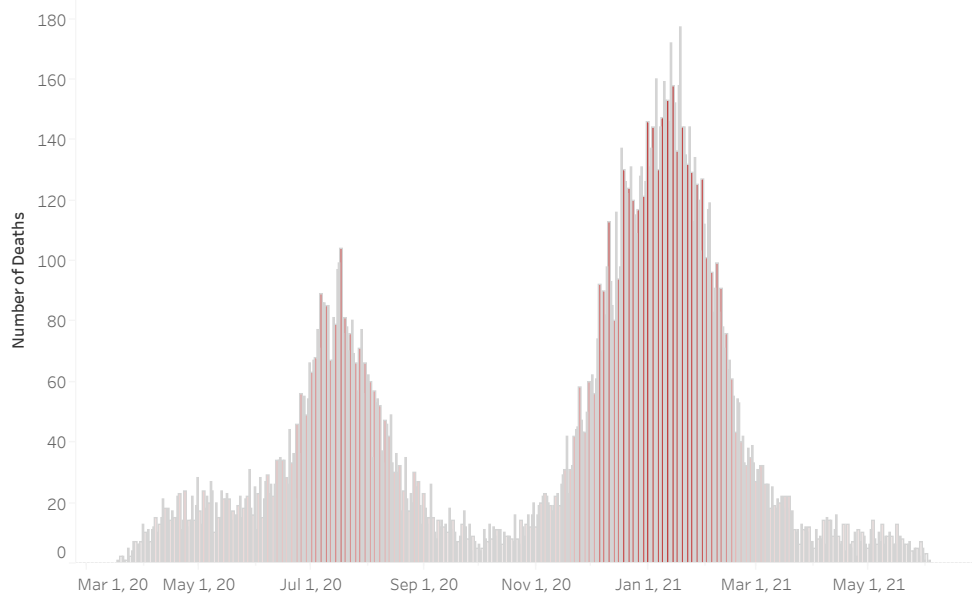

COVID-19 Deaths (total)

17,700

New COVID-19 Deaths Reported Today

0

Hover over the icon to get more information on the data in this dashboard.

COVID-19 Deaths by County

Data will not be shown for counties with fewer than three deaths.

COVID-19 Deaths by Date of Death

Recent deaths may not be reported yet. Cases missing the date of death are excluded from the graph above, but are included in all other numbers.

COVID-19 Deaths by Gender