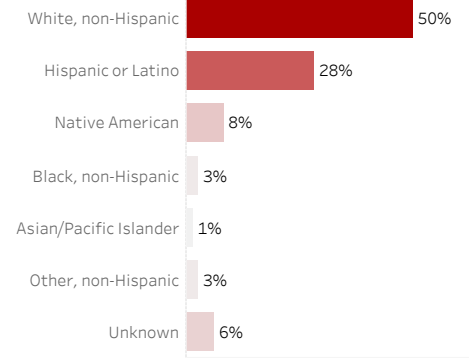

COVID-19 Deaths by Date of Death

Recent deaths may not be reported yet. Cases missing the date of death are excluded from the graph above, but are included in all other numbers.

COVID-19 Deaths by Gender

COVID-19 Deaths by Age Group

COVID-19 Deaths by Race/Ethnicity

Date Updated: 6/7/2021