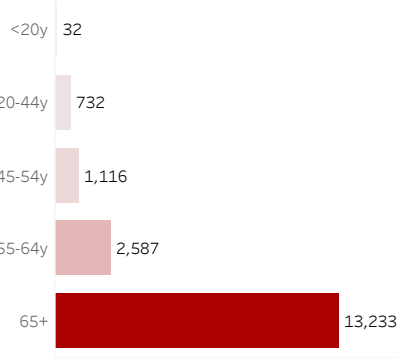

COVID-19 Deaths (total)

17,700

New COVID-19 Deaths Reported Today

0

Hover over the icon to get more information on the data in this dashboard.

COVID-19 Deaths by County

Data will not be shown for counties with fewer than three deaths.

COVID-19 Deaths by Date of Death

Recent deaths may not be reported yet. Cases missing the date of death are excluded from the graph above, but are included in all other numbers.

COVID-19 Deaths by Gender

COVID-19 Deaths by Age Group

COVID-19 Deaths by Race/Ethnicity

Date Updated: 6/7/2021