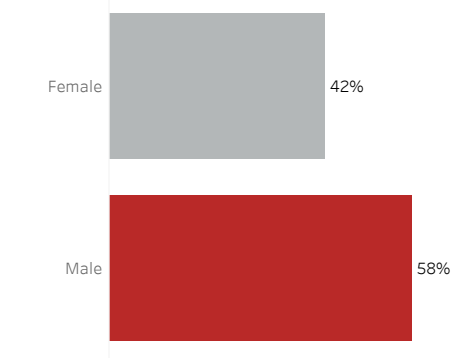

COVID-19 Deaths by Gender