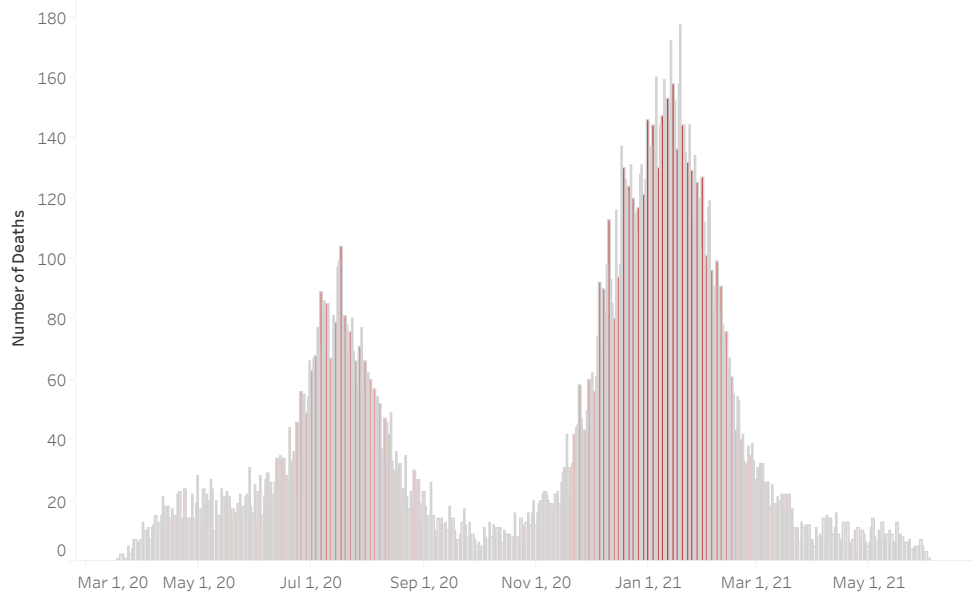

COVID-19 Deaths (total)

17,700

New COVID-19 Deaths Reported Today

0

Hover over the icon to get more information on the data in this dashboard.

COVID-19 Deaths by County

Data will not be shown for counties with fewer than three deaths.

COVID-19 Deaths by Date of Death

Recent deaths may not be reported yet. Cases missing the date of death are excluded from the graph above, but are included in all other numbers.

COVID-19 Deaths by Gender