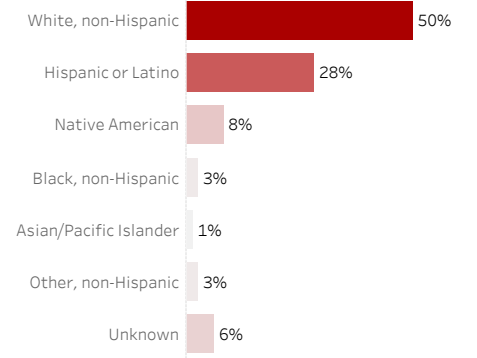

COVID-19 Deaths by Date of Death

Recent deaths may not be reported yet. Cases missing the date of death are excluded from the graph above, but are included in all other numbers.

COVID-19 Deaths by Gender

COVID-19 Deaths by Age Group

COVID-19 Deaths by Race/Ethnicity

Date Updated: 6/7/2021