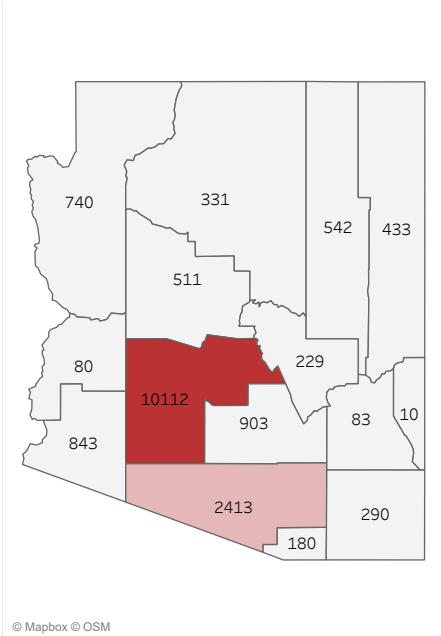

COVID-19 Deaths (total)

17,700

New COVID-19 Deaths Reported Today

0

Hover over the icon to get more information on the data in this dashboard.

COVID-19 Deaths by County

Data will not be shown for counties with fewer than three deaths.

COVID-19 Deaths by Date of Death

Recent deaths may not be reported yet. Cases missing the date of death are excluded from the graph above, but are included in all other numbers.

COVID-19 Deaths by Gender

COVID-19 Deaths by Age Group

COVID-19 Deaths by Race/Ethnicity

Date Updated: 6/7/2021