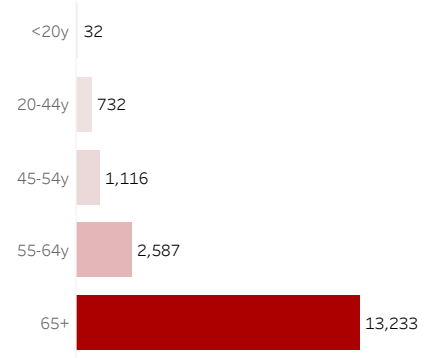

COVID-19 Deaths (total)

17,700

New COVID-19 Deaths Reported Today

0

Hover over the icon to get more information on the data in this dashboard.

COVID-19 Deaths by County

Data will not be shown for counties with fewer than three deaths.

COVID-19 Deaths by Date of Death

Recent deaths may not be reported yet. Cases missing the date of death are excluded from the graph above, but are included in all other numbers.

COVID-19 Deaths by Gender

COVID-19 Deaths by Age Group

COVID-19 Deaths by Race/Ethnicity

Date Updated: 6/7/2021