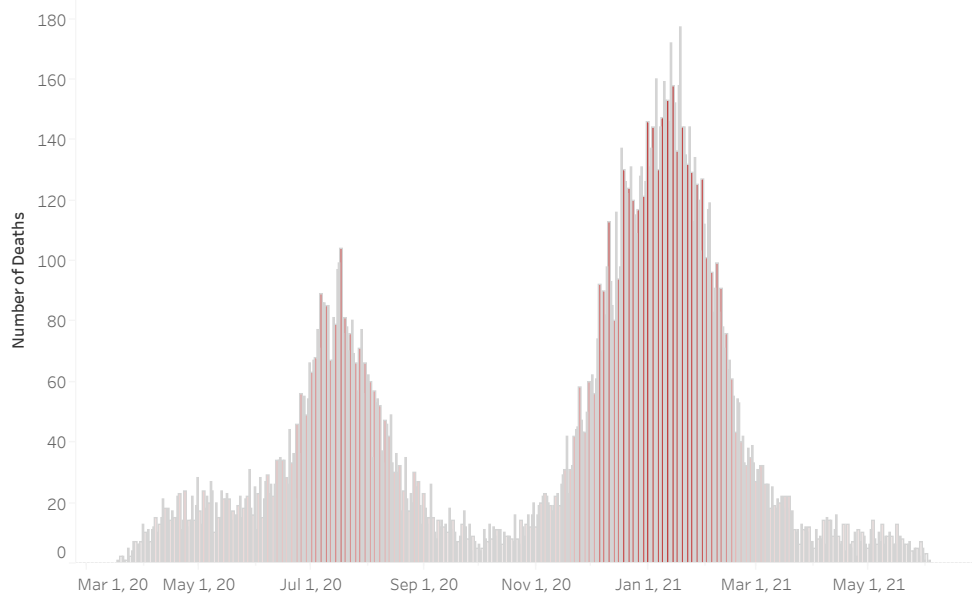

COVID-19 Deaths by Date of Death

Recent deaths may not be reported yet. Cases missing the date of death are excluded from the graph above, but are included in all other numbers.