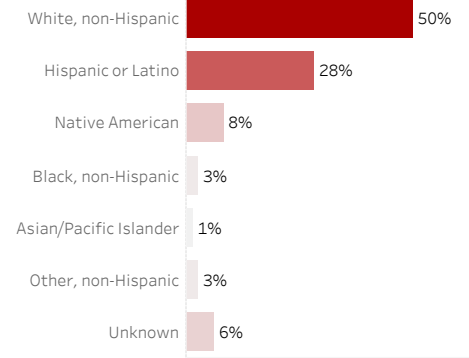

COVID-19 Deaths by Date of Death

Recent deaths may not be reported yet. Cases missing the date of death are excluded from the graph above, but are included in all other numbers.

COVID-19 Deaths by Gender

COVID-19 Deaths by Age Group

COVID-19 Deaths by Race/Ethnicity

Date Updated: 6/8/2021