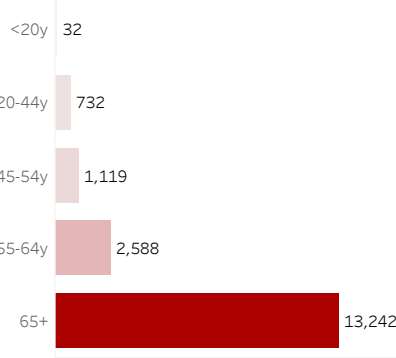

COVID-19 Deaths (total)

17,713

New COVID-19 Deaths Reported Today

13

Hover over the icon to get more information on the data in this dashboard.

COVID-19 Deaths by County

Data will not be shown for counties with fewer than three deaths.

COVID-19 Deaths by Date of Death

Recent deaths may not be reported yet. Cases missing the date of death are excluded from the graph above, but are included in all other numbers.

COVID-19 Deaths by Gender

COVID-19 Deaths by Age Group

COVID-19 Deaths by Race/Ethnicity

Date Updated: 6/8/2021