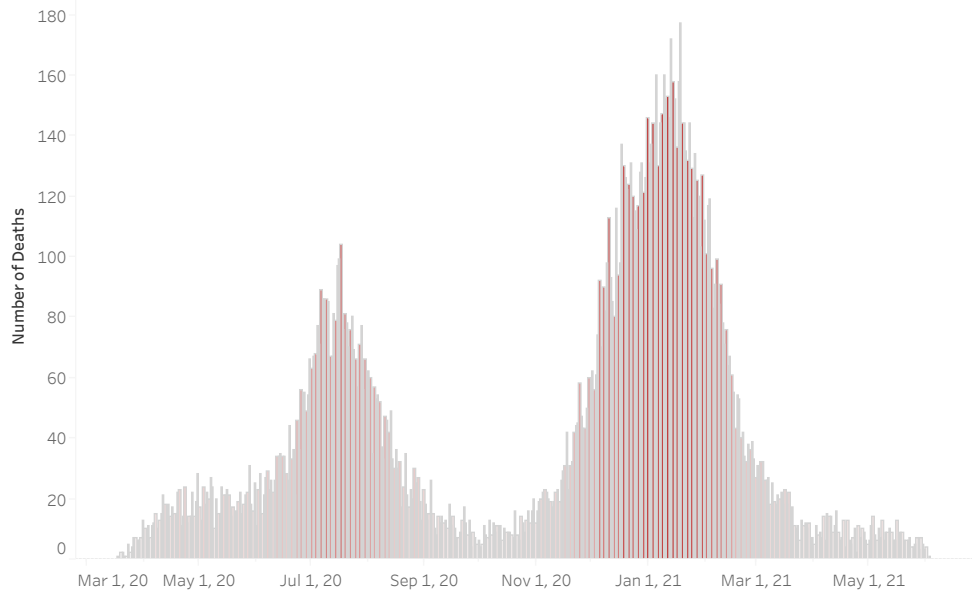

COVID-19 Deaths (total)

17,713

New COVID-19 Deaths Reported Today

13

Hover over the icon to get more information on the data in this dashboard.

COVID-19 Deaths by County

Data will not be shown for counties with fewer than three deaths.

COVID-19 Deaths by Date of Death

Recent deaths may not be reported yet. Cases missing the date of death are excluded from the graph above, but are included in all other numbers.

COVID-19 Deaths by Gender