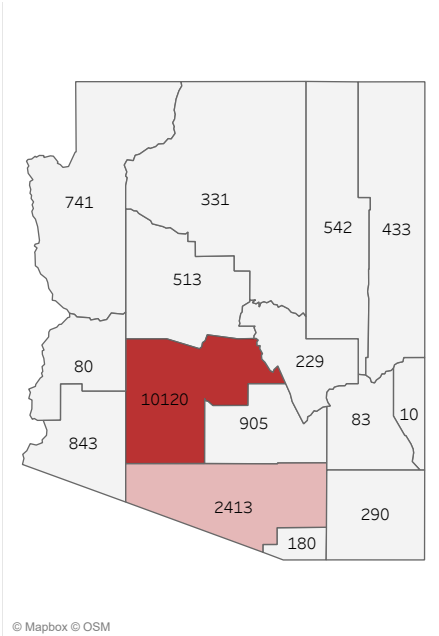

COVID-19 Deaths (total)

17,713

New COVID-19 Deaths Reported Today

13

Hover over the icon to get more information on the data in this dashboard.

COVID-19 Deaths by County

Data will not be shown for counties with fewer than three deaths.

COVID-19 Deaths by Date of Death

Recent deaths may not be reported yet. Cases missing the date of death are excluded from the graph above, but are included in all other numbers.

COVID-19 Deaths by Gender

COVID-19 Deaths by Age Group

COVID-19 Deaths by Race/Ethnicity

Date Updated: 6/8/2021