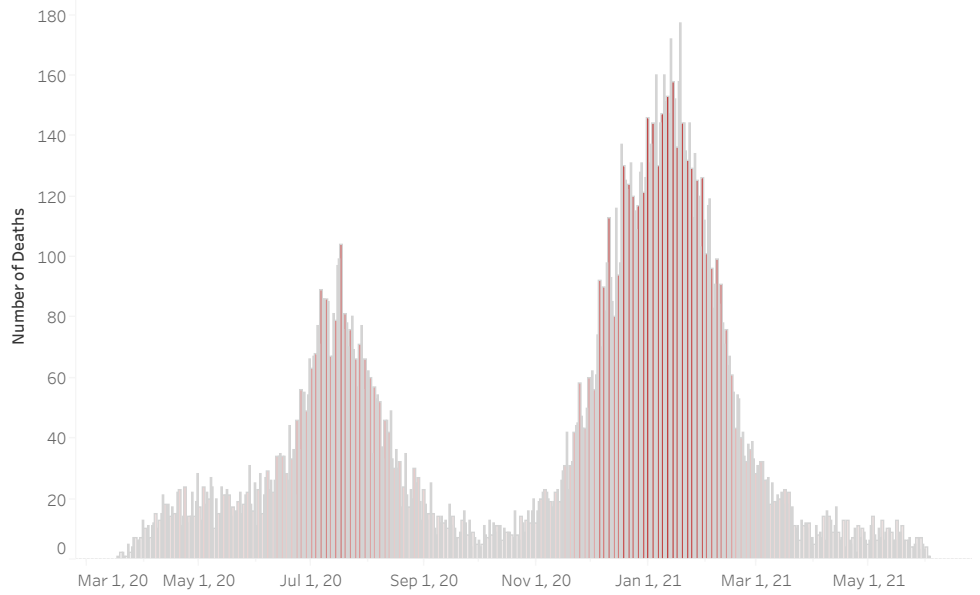

COVID-19 Deaths by Date of Death

Recent deaths may not be reported yet. Cases missing the date of death are excluded from the graph above, but are included in all other numbers.