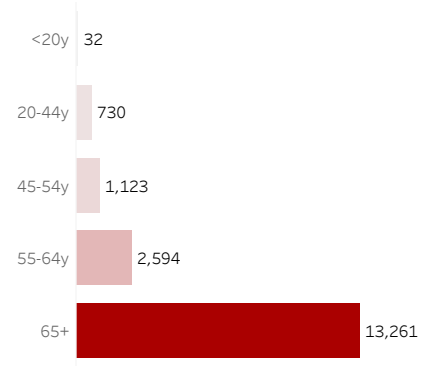

COVID-19 Deaths (total)

17,740

New COVID-19 Deaths Reported Today

-2

Hover over the icon to get more information on the data in this dashboard.

COVID-19 Deaths by County

Data will not be shown for counties with fewer than three deaths.

COVID-19 Deaths by Date of Death

Recent deaths may not be reported yet. Cases missing the date of death are excluded from the graph above, but are included in all other numbers.

COVID-19 Deaths by Gender

COVID-19 Deaths by Age Group

COVID-19 Deaths by Race/Ethnicity

Date Updated: 6/11/2021