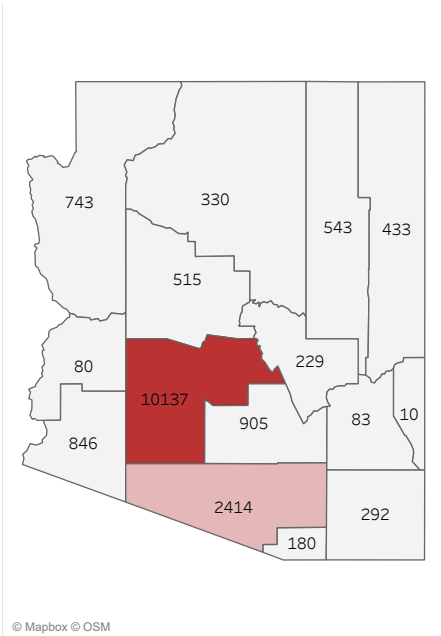

COVID-19 Deaths (total)

17,740

New COVID-19 Deaths Reported Today

-2

Hover over the icon to get more information on the data in this dashboard.

COVID-19 Deaths by County

Data will not be shown for counties with fewer than three deaths.

COVID-19 Deaths by Date of Death

Recent deaths may not be reported yet. Cases missing the date of death are excluded from the graph above, but are included in all other numbers.

COVID-19 Deaths by Gender

COVID-19 Deaths by Age Group

COVID-19 Deaths by Race/Ethnicity

Date Updated: 6/11/2021