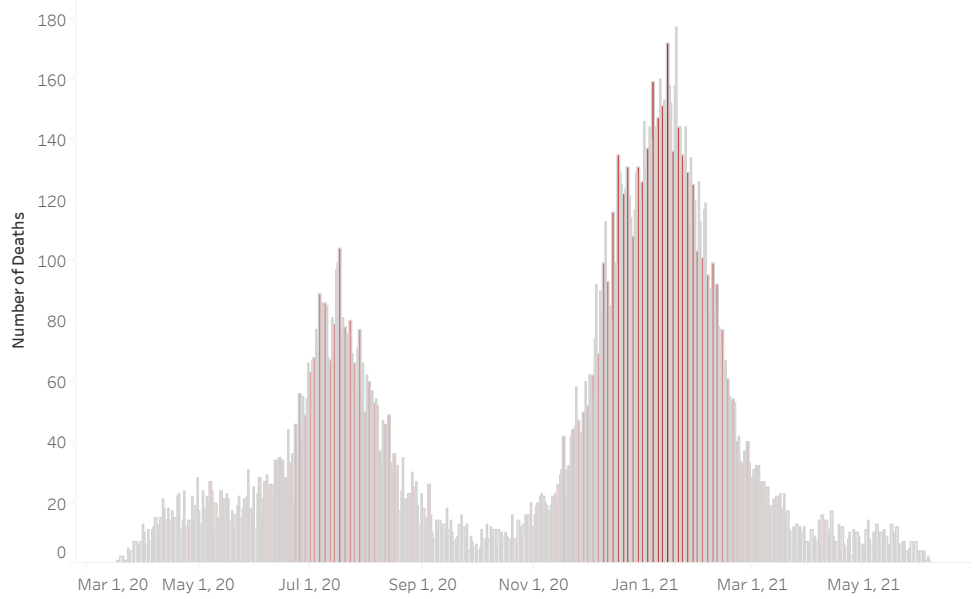

COVID-19 Deaths (total)

17,740

New COVID-19 Deaths Reported Today

-2

Hover over the icon to get more information on the data in this dashboard.

COVID-19 Deaths by County

Data will not be shown for counties with fewer than three deaths.

COVID-19 Deaths by Date of Death

Recent deaths may not be reported yet. Cases missing the date of death are excluded from the graph above, but are included in all other numbers.

COVID-19 Deaths by Gender