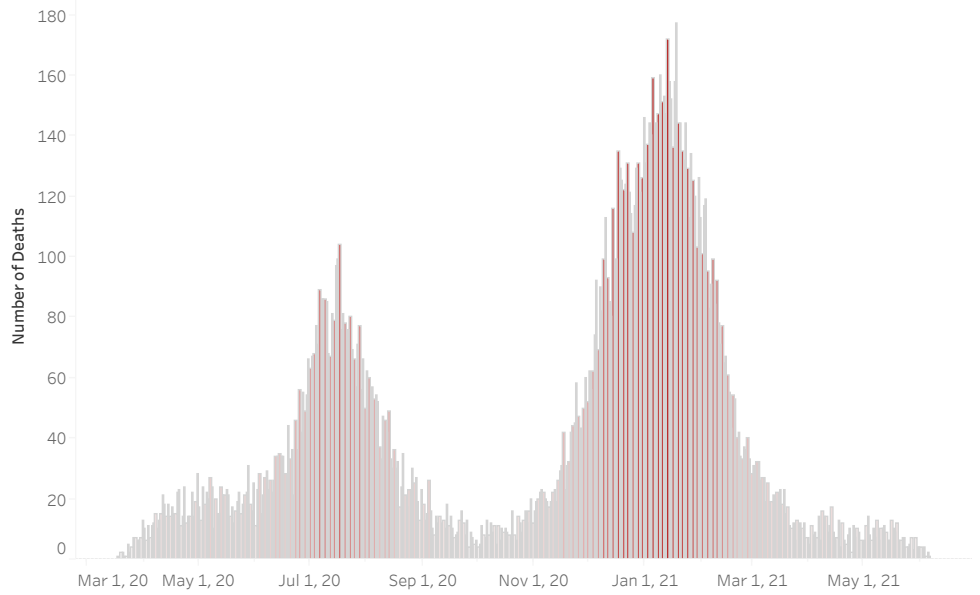

COVID-19 Deaths (total)

17,740

New COVID-19 Deaths Reported Today

-2

Hover over the icon to get more information on the data in this dashboard.

COVID-19 Deaths by County

Data will not be shown for counties with fewer than three deaths.

COVID-19 Deaths by Date of Death

Recent deaths may not be reported yet. Cases missing the date of death are excluded from the graph above, but are included in all other numbers.

COVID-19 Deaths by Gender