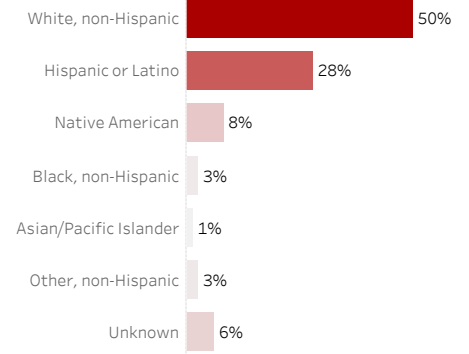

COVID-19 Deaths by Date of Death

Recent deaths may not be reported yet. Cases missing the date of death are excluded from the graph above, but are included in all other numbers.

COVID-19 Deaths by Gender

COVID-19 Deaths by Age Group

COVID-19 Deaths by Race/Ethnicity

Date Updated: 6/11/2021