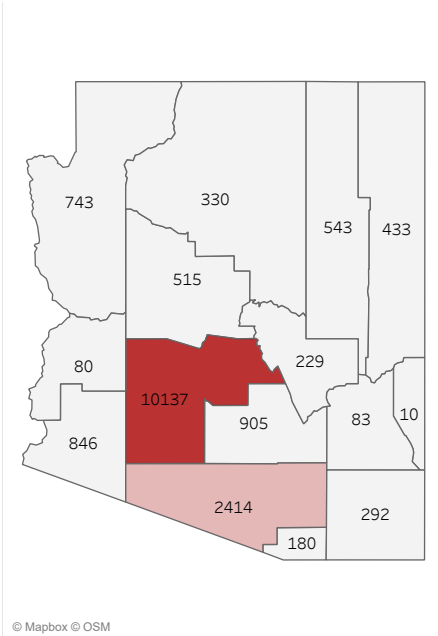

COVID-19 Deaths (total)

17,740

New COVID-19 Deaths Reported Today

-2

Hover over the icon to get more information on the data in this dashboard.

COVID-19 Deaths by County

Data will not be shown for counties with fewer than three deaths.

COVID-19 Deaths by Date of Death

Recent deaths may not be reported yet. Cases missing the date of death are excluded from the graph above, but are included in all other numbers.

COVID-19 Deaths by Gender

COVID-19 Deaths by Age Group

COVID-19 Deaths by Race/Ethnicity

Date Updated: 6/11/2021