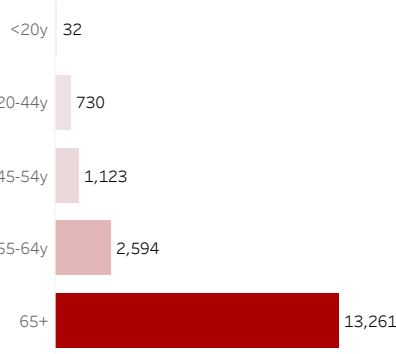

COVID-19 Deaths (total)

17,740

New COVID-19 Deaths Reported Today

-2

Hover over the icon to get more information on the data in this dashboard.

COVID-19 Deaths by County

Data will not be shown for counties with fewer than three deaths.

COVID-19 Deaths by Date of Death

Recent deaths may not be reported yet. Cases missing the date of death are excluded from the graph above, but are included in all other numbers.

COVID-19 Deaths by Gender

COVID-19 Deaths by Age Group

COVID-19 Deaths by Race/Ethnicity

Date Updated: 6/11/2021