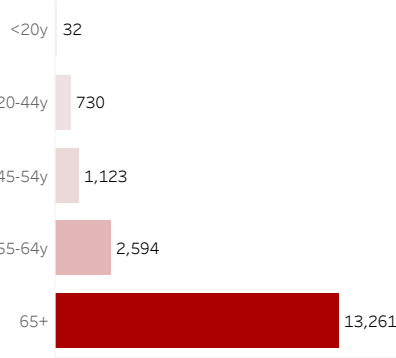

COVID-19 Deaths (total)

17,740

New COVID-19 Deaths Reported Today

-2

Hover over the icon to get more information on the data in this dashboard.

COVID-19 Deaths by County

Data will not be shown for counties with fewer than three deaths.

COVID-19 Deaths by Date of Death

Recent deaths may not be reported yet. Cases missing the date of death are excluded from the graph above, but are included in all other numbers.

COVID-19 Deaths by Gender

COVID-19 Deaths by Age Group

COVID-19 Deaths by Race/Ethnicity

Date Updated: 6/11/2021