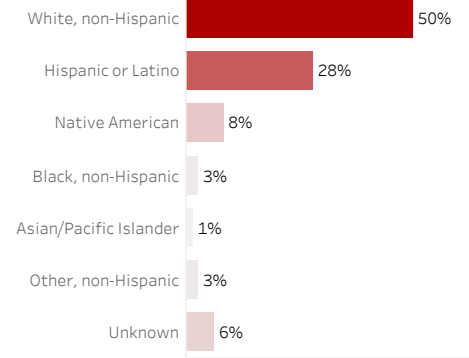

COVID-19 Deaths by Date of Death

Recent deaths may not be reported yet. Cases missing the date of death are excluded from the graph above, but are included in all other numbers.

COVID-19 Deaths by Gender

COVID-19 Deaths by Age Group

COVID-19 Deaths by Race/Ethnicity

Date Updated: 6/11/2021