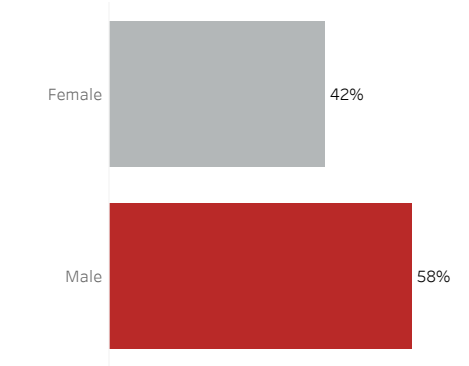

COVID-19 Deaths by Gender