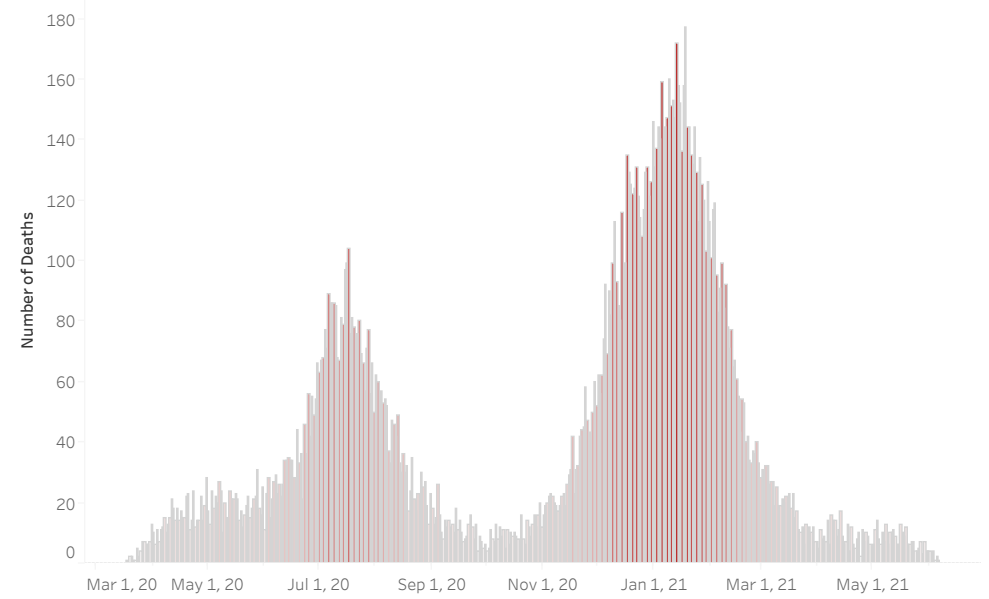

COVID-19 Deaths (total)

17,740

New COVID-19 Deaths Reported Today

-2

Hover over the icon to get more information on the data in this dashboard.

COVID-19 Deaths by County

Data will not be shown for counties with fewer than three deaths.

COVID-19 Deaths by Date of Death

Recent deaths may not be reported yet. Cases missing the date of death are excluded from the graph above, but are included in all other numbers.

COVID-19 Deaths by Gender