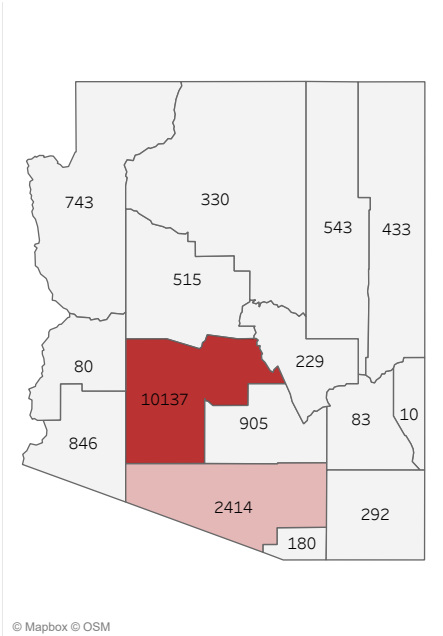

COVID-19 Deaths (total)

17,740

New COVID-19 Deaths Reported Today

-2

Hover over the icon to get more information on the data in this dashboard.

COVID-19 Deaths by County

Data will not be shown for counties with fewer than three deaths.

COVID-19 Deaths by Date of Death

Recent deaths may not be reported yet. Cases missing the date of death are excluded from the graph above, but are included in all other numbers.

COVID-19 Deaths by Gender

COVID-19 Deaths by Age Group

COVID-19 Deaths by Race/Ethnicity

Date Updated: 6/11/2021