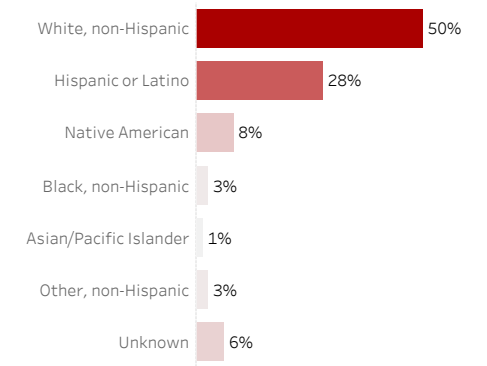

COVID-19 Deaths by Date of Death

Recent deaths may not be reported yet. Cases missing the date of death are excluded from the graph above, but are included in all other numbers.

COVID-19 Deaths by Gender

COVID-19 Deaths by Age Group

COVID-19 Deaths by Race/Ethnicity

Date Updated: 6/11/2021