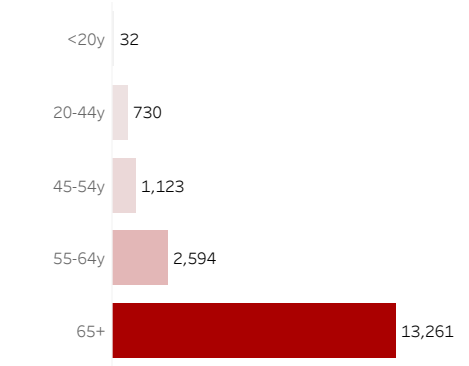

COVID-19 Deaths (total)

17,740

New COVID-19 Deaths Reported Today

-2

Hover over the icon to get more information on the data in this dashboard.

COVID-19 Deaths by County

Data will not be shown for counties with fewer than three deaths.

COVID-19 Deaths by Date of Death

Recent deaths may not be reported yet. Cases missing the date of death are excluded from the graph above, but are included in all other numbers.

COVID-19 Deaths by Gender

COVID-19 Deaths by Age Group

COVID-19 Deaths by Race/Ethnicity

Date Updated: 6/11/2021