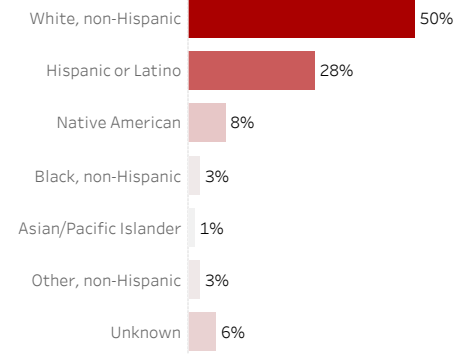

COVID-19 Deaths by Date of Death

Recent deaths may not be reported yet. Cases missing the date of death are excluded from the graph above, but are included in all other numbers.

COVID-19 Deaths by Gender

COVID-19 Deaths by Age Group

COVID-19 Deaths by Race/Ethnicity

Date Updated: 6/11/2021