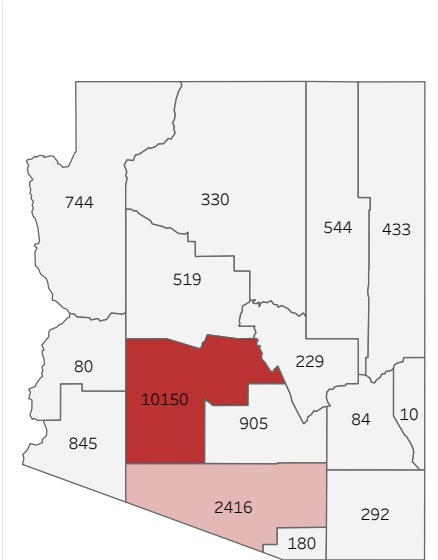

COVID-19 Deaths (total)

17,761

New COVID-19 Deaths Reported Today

21

Hover over the icon to get more information on the data in this dashboard.

COVID-19 Deaths by County

Data will not be shown for counties with fewer than three deaths.

© Mapbox © OSM

COVID-19 Deaths by Date of Death

Recent deaths may not be reported yet. Cases missing the date of death are excluded from the graph above, but are included in all other numbers.

COVID-19 Deaths by Gender

COVID-19 Deaths by Age Group

COVID-19 Deaths by Race/Ethnicity

Date Updated: 6/12/2021