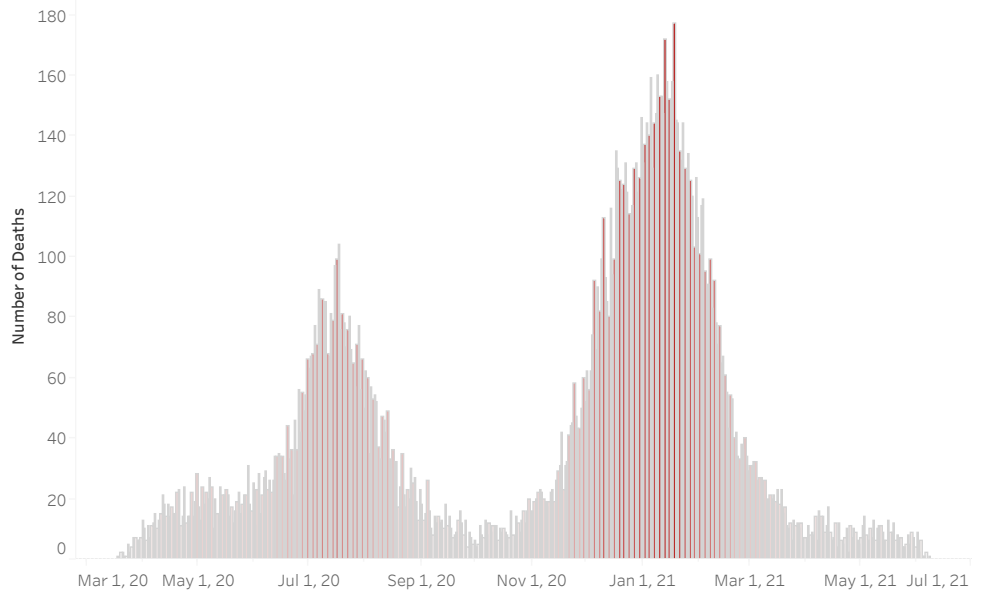

COVID-19 Deaths (total)

17,761

New COVID-19 Deaths Reported Today

21

Hover over the icon to get more information on the data in this dashboard.

COVID-19 Deaths by County

Data will not be shown for counties with fewer than three deaths.

© Mapbox © OSM

COVID-19 Deaths by Date of Death

Recent deaths may not be reported yet. Cases missing the date of death are excluded from the graph above, but are included in all other numbers.

COVID-19 Deaths by Gender