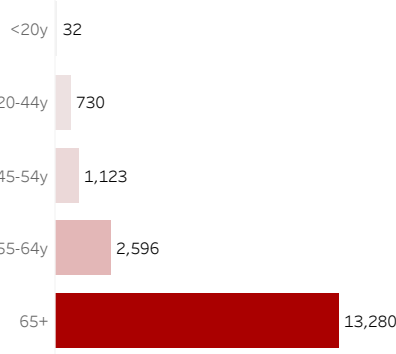

COVID-19 Deaths (total)

17,761

New COVID-19 Deaths Reported Today

21

Hover over the icon to get more information on the data in this dashboard.

COVID-19 Deaths by County

Data will not be shown for counties with fewer than three deaths.

© Mapbox © OSM

COVID-19 Deaths by Date of Death

Recent deaths may not be reported yet. Cases missing the date of death are excluded from the graph above, but are included in all other numbers.

COVID-19 Deaths by Gender

COVID-19 Deaths by Age Group

COVID-19 Deaths by Race/Ethnicity

Date Updated: 6/12/2021