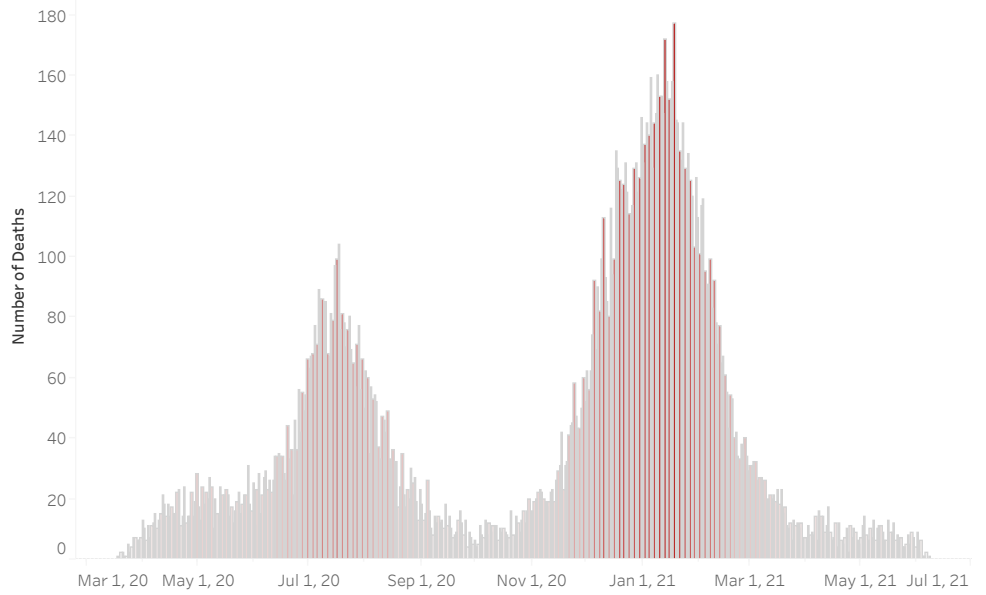

COVID-19 Deaths by Date of Death

Recent deaths may not be reported yet. Cases missing the date of death are excluded from the graph above, but are included in all other numbers.