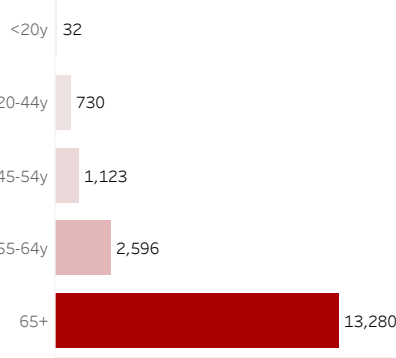

COVID-19 Deaths (total)

17,761

New COVID-19 Deaths Reported Today

21

Hover over the icon to get more information on the data in this dashboard.

COVID-19 Deaths by County

Data will not be shown for counties with fewer than three deaths.

© Mapbox © OSM

COVID-19 Deaths by Date of Death

Recent deaths may not be reported yet. Cases missing the date of death are excluded from the graph above, but are included in all other numbers.

COVID-19 Deaths by Gender

COVID-19 Deaths by Age Group

COVID-19 Deaths by Race/Ethnicity

Date Updated: 6/12/2021