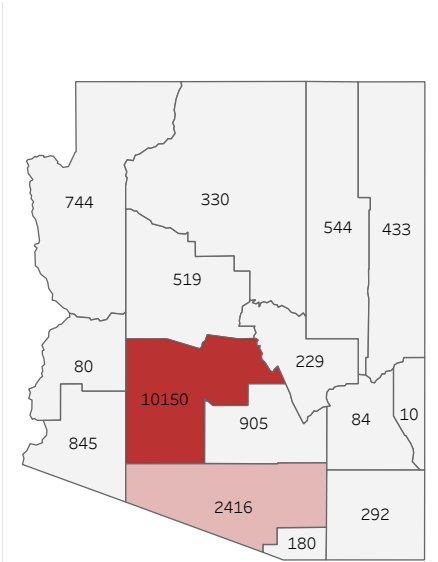

COVID-19 Deaths (total)

17,761

New COVID-19 Deaths Reported Today

21

Hover over the icon to get more information on the data in this dashboard.

COVID-19 Deaths by County

Data will not be shown for counties with fewer than three deaths.

© Mapbox © OSM

COVID-19 Deaths by Date of Death

Recent deaths may not be reported yet. Cases missing the date of death are excluded from the graph above, but are included in all other numbers.

COVID-19 Deaths by Gender

COVID-19 Deaths by Age Group

COVID-19 Deaths by Race/Ethnicity

Date Updated: 6/12/2021