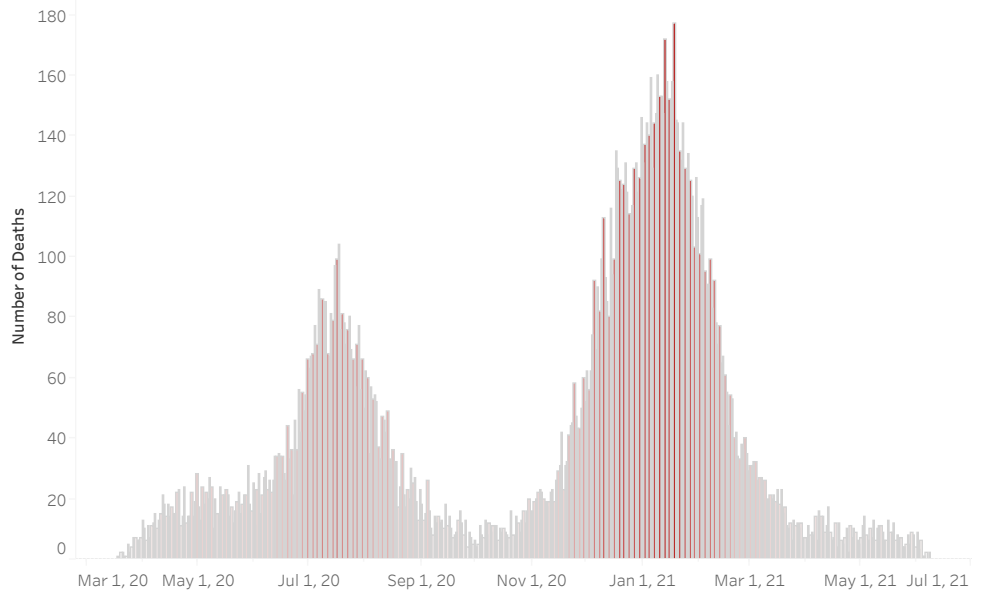

COVID-19 Deaths by Date of Death

Recent deaths may not be reported yet. Cases missing the date of death are excluded from the graph above, but are included in all other numbers.