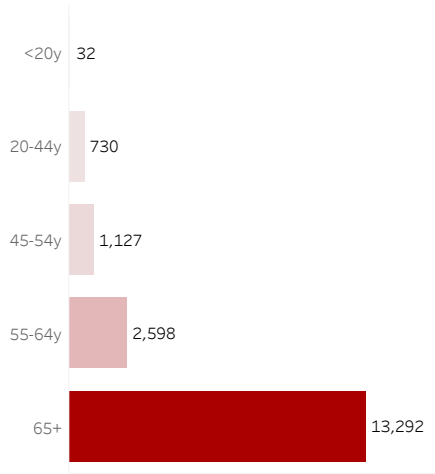

COVID-19 Deaths (total)

17,779

New COVID-19 Deaths Reported Today

11

Hover over the icon to get more information on the data in this dashboard.

COVID-19 Deaths by County

Data will not be shown for counties with fewer than three deaths.

© Mapbox © OSM

COVID-19 Deaths by Date of Death

Recent deaths may not be reported yet. Cases missing the date of death are excluded from the graph above, but are included in all other numbers.

COVID-19 Deaths by Gender

COVID-19 Deaths by Age Group

COVID-19 Deaths by Race/Ethnicity

Date Updated: 6/15/2021