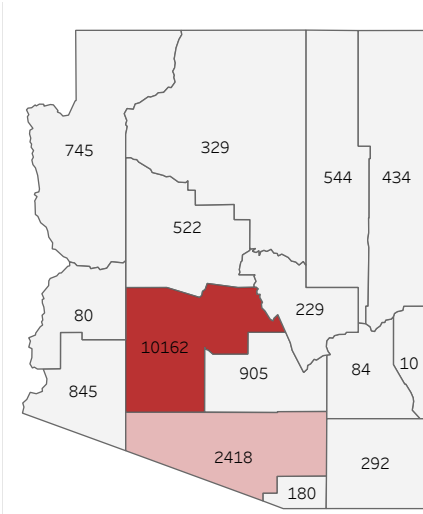

COVID-19 Deaths (total)

17,779

New COVID-19 Deaths Reported Today

11

Hover over the icon to get more information on the data in this dashboard.

COVID-19 Deaths by County

Data will not be shown for counties with fewer than three deaths.

© Mapbox © OSM

COVID-19 Deaths by Date of Death

Recent deaths may not be reported yet. Cases missing the date of death are excluded from the graph above, but are included in all other numbers.

COVID-19 Deaths by Gender

COVID-19 Deaths by Age Group

COVID-19 Deaths by Race/Ethnicity

Date Updated: 6/15/2021