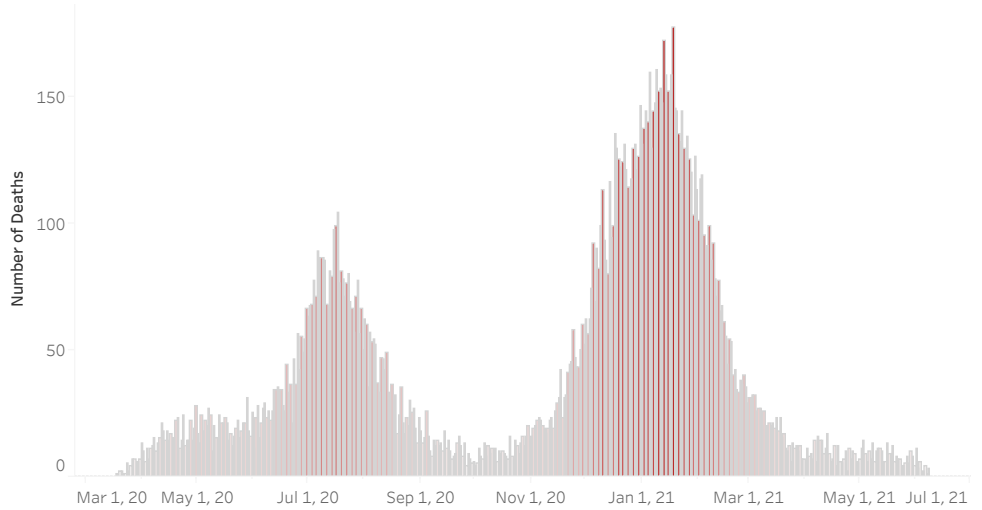

COVID-19 Deaths (total)

17,779

New COVID-19 Deaths Reported Today

11

Hover over the icon to get more information on the data in this dashboard.

COVID-19 Deaths by County

Data will not be shown for counties with fewer than three deaths.

© Mapbox © OSM

COVID-19 Deaths by Date of Death

Recent deaths may not be reported yet. Cases missing the date of death are excluded from the graph above, but are included in all other numbers.

COVID-19 Deaths by Gender