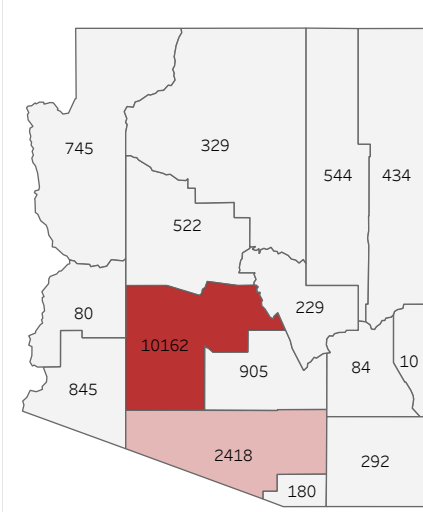

COVID-19 Deaths (total)

17,779

New COVID-19 Deaths Reported Today

11

Hover over the icon to get more information on the data in this dashboard.

COVID-19 Deaths by County

Data will not be shown for counties with fewer than three deaths.

© Mapbox © OSM

COVID-19 Deaths by Date of Death

Recent deaths may not be reported yet. Cases missing the date of death are excluded from the graph above, but are included in all other numbers.

COVID-19 Deaths by Gender

COVID-19 Deaths by Age Group

COVID-19 Deaths by Race/Ethnicity

Date Updated: 6/15/2021