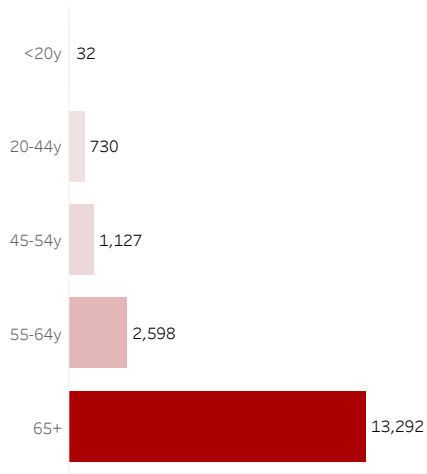

COVID-19 Deaths (total)

17,779

New COVID-19 Deaths Reported Today

11

Hover over the icon to get more information on the data in this dashboard.

COVID-19 Deaths by County

Data will not be shown for counties with fewer than three deaths.

© Mapbox © OSM

COVID-19 Deaths by Date of Death

Recent deaths may not be reported yet. Cases missing the date of death are excluded from the graph above, but are included in all other numbers.

COVID-19 Deaths by Gender

COVID-19 Deaths by Age Group

COVID-19 Deaths by Race/Ethnicity

Date Updated: 6/15/2021