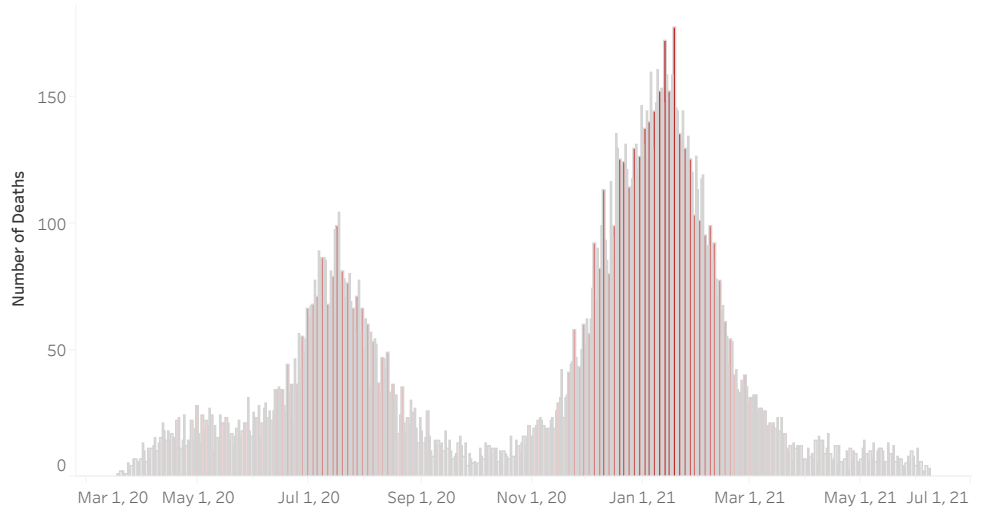

COVID-19 Deaths (total)

17,779

New COVID-19 Deaths Reported Today

11

Hover over the icon to get more information on the data in this dashboard.

COVID-19 Deaths by County

Data will not be shown for counties with fewer than three deaths.

© Mapbox © OSM

COVID-19 Deaths by Date of Death

Recent deaths may not be reported yet. Cases missing the date of death are excluded from the graph above, but are included in all other numbers.

COVID-19 Deaths by Gender