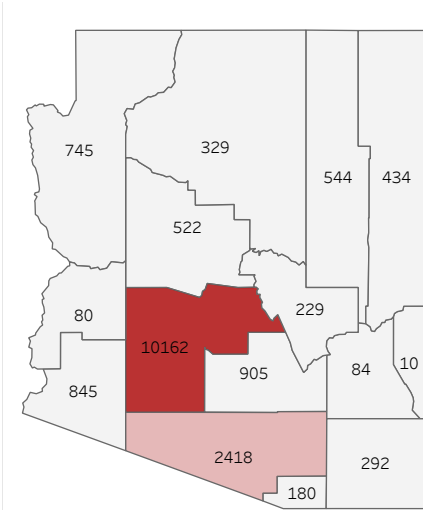

COVID-19 Deaths (total)

17,779

New COVID-19 Deaths Reported Today

11

Hover over the icon to get more information on the data in this dashboard.

COVID-19 Deaths by County

Data will not be shown for counties with fewer than three deaths.

© Mapbox © OSM

COVID-19 Deaths by Date of Death

Recent deaths may not be reported yet. Cases missing the date of death are excluded from the graph above, but are included in all other numbers.

COVID-19 Deaths by Gender

COVID-19 Deaths by Age Group

COVID-19 Deaths by Race/Ethnicity

Date Updated: 6/15/2021