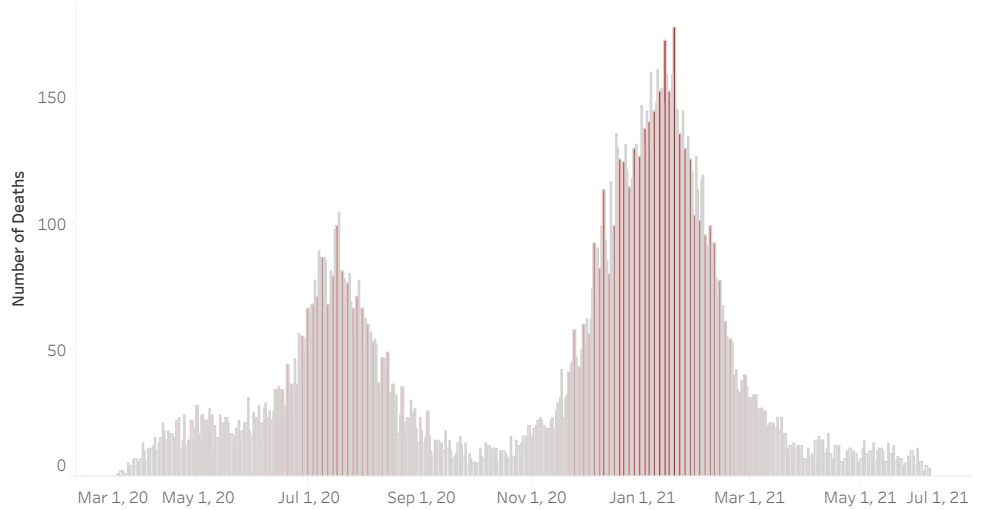

COVID-19 Deaths (total)

17,779

New COVID-19 Deaths Reported Today

11

Hover over the icon to get more information on the data in this dashboard.

COVID-19 Deaths by County

Data will not be shown for counties with fewer than three deaths.

© Mapbox © OSM

COVID-19 Deaths by Date of Death

Recent deaths may not be reported yet. Cases missing the date of death are excluded from the graph above, but are included in all other numbers.

COVID-19 Deaths by Gender