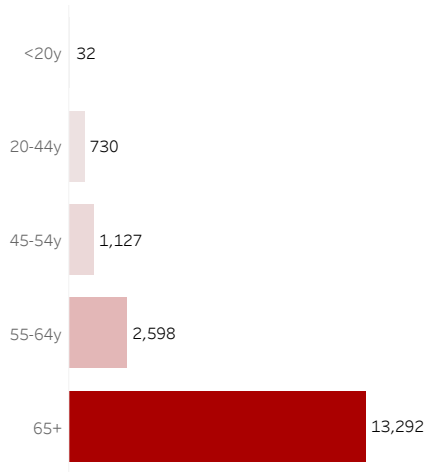

COVID-19 Deaths (total)

17,779

New COVID-19 Deaths Reported Today

11

Hover over the icon to get more information on the data in this dashboard.

COVID-19 Deaths by County

Data will not be shown for counties with fewer than three deaths.

© Mapbox © OSM

COVID-19 Deaths by Date of Death

Recent deaths may not be reported yet. Cases missing the date of death are excluded from the graph above, but are included in all other numbers.

COVID-19 Deaths by Gender

COVID-19 Deaths by Age Group

COVID-19 Deaths by Race/Ethnicity

Date Updated: 6/15/2021