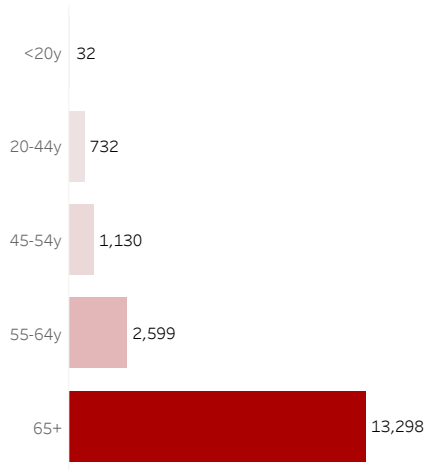

COVID-19 Deaths (total)

17,791

New COVID-19 Deaths Reported Today

12

Hover over the icon to get more information on the data in this dashboard.

COVID-19 Deaths by County

Data will not be shown for counties with fewer than three deaths.

© Mapbox © OSM

COVID-19 Deaths by Date of Death

Recent deaths may not be reported yet. Cases missing the date of death are excluded from the graph above, but are included in all other numbers.

COVID-19 Deaths by Gender

COVID-19 Deaths by Age Group

COVID-19 Deaths by Race/Ethnicity

Date Updated: 6/16/2021