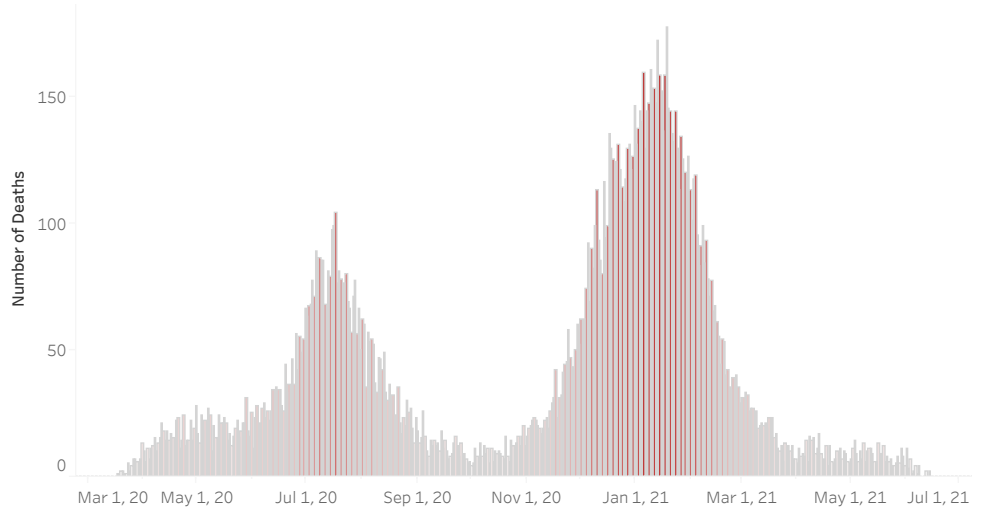

COVID-19 Deaths (total)

17,791

New COVID-19 Deaths Reported Today

12

Hover over the icon to get more information on the data in this dashboard.

COVID-19 Deaths by County

Data will not be shown for counties with fewer than three deaths.

© Mapbox © OSM

COVID-19 Deaths by Date of Death

Recent deaths may not be reported yet. Cases missing the date of death are excluded from the graph above, but are included in all other numbers.

COVID-19 Deaths by Gender