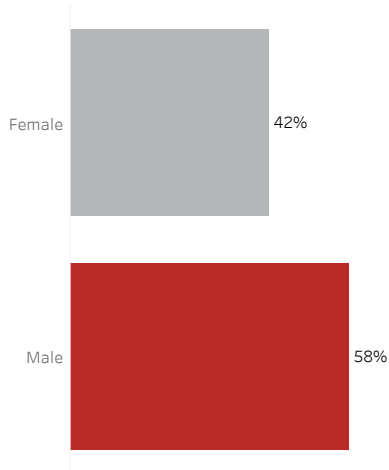

COVID-19 Deaths by Gender