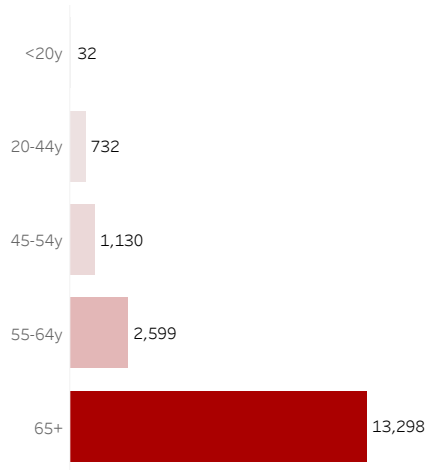

COVID-19 Deaths (total)

17,791

New COVID-19 Deaths Reported Today

12

Hover over the icon to get more information on the data in this dashboard.

COVID-19 Deaths by County

Data will not be shown for counties with fewer than three deaths.

© Mapbox © OSM

COVID-19 Deaths by Date of Death

Recent deaths may not be reported yet. Cases missing the date of death are excluded from the graph above, but are included in all other numbers.

COVID-19 Deaths by Gender

COVID-19 Deaths by Age Group

COVID-19 Deaths by Race/Ethnicity

Date Updated: 6/16/2021