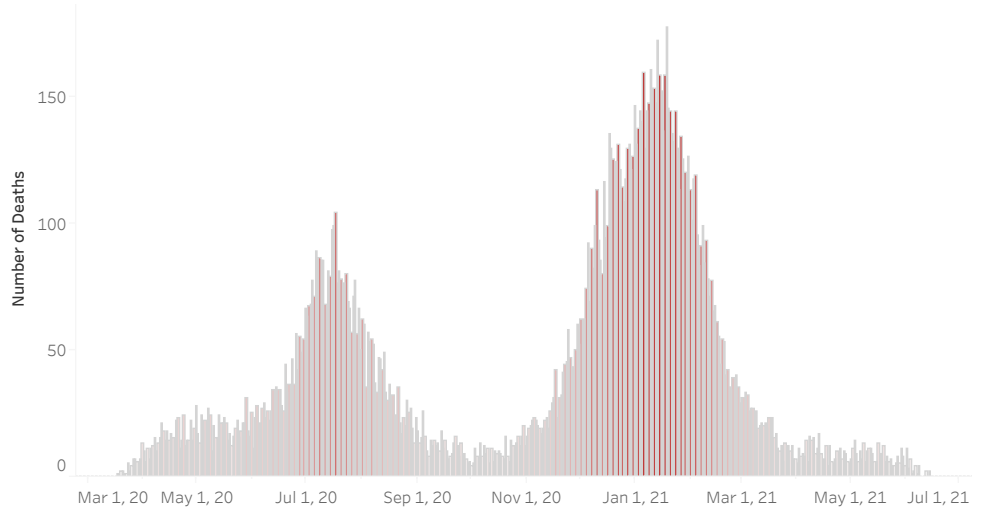

COVID-19 Deaths by Date of Death