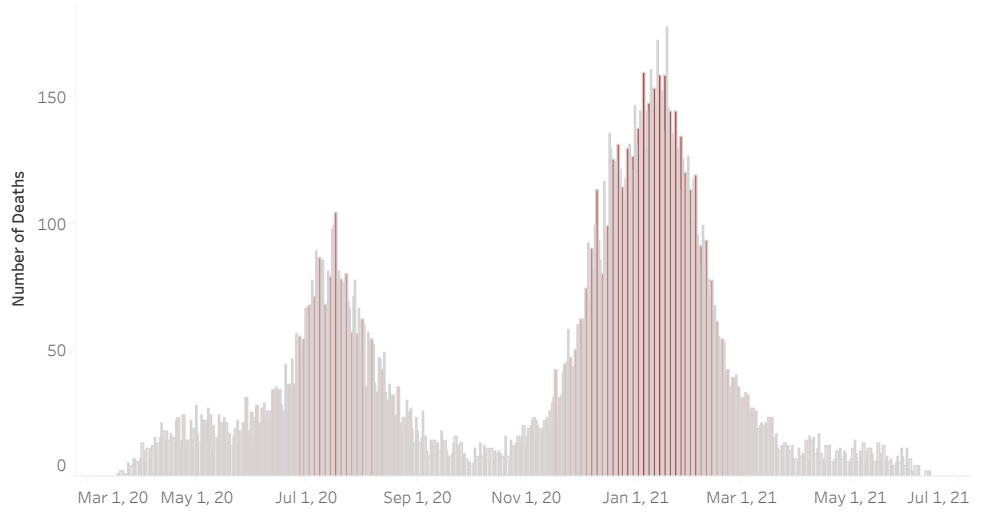

COVID-19 Deaths by Date of Death

Recent deaths may not be reported yet. Cases missing the date of death are excluded from the graph above, but are included in all other numbers.